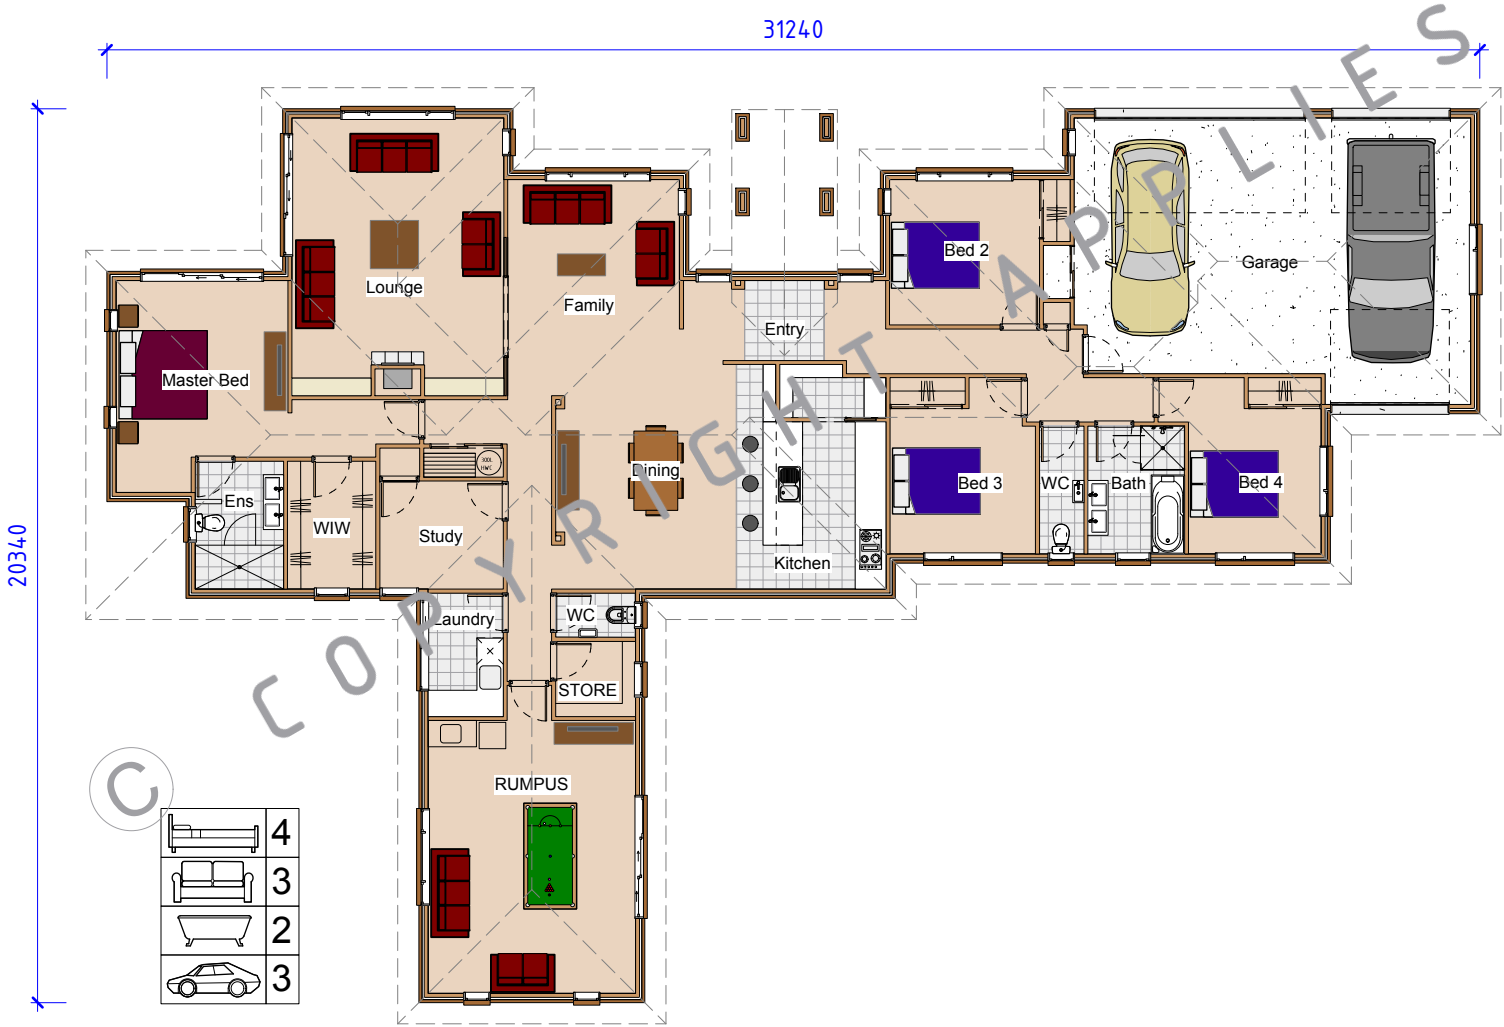

Wairau - 327 M2

31240

Endeavour Homes
 BLENHEIM

Phone +64 3 579 2282
 Fax +64 3 579 2212
 info@endeavourhomesmarlborough.co.nz
 www.endeavourhomesmarlborough.co.nz