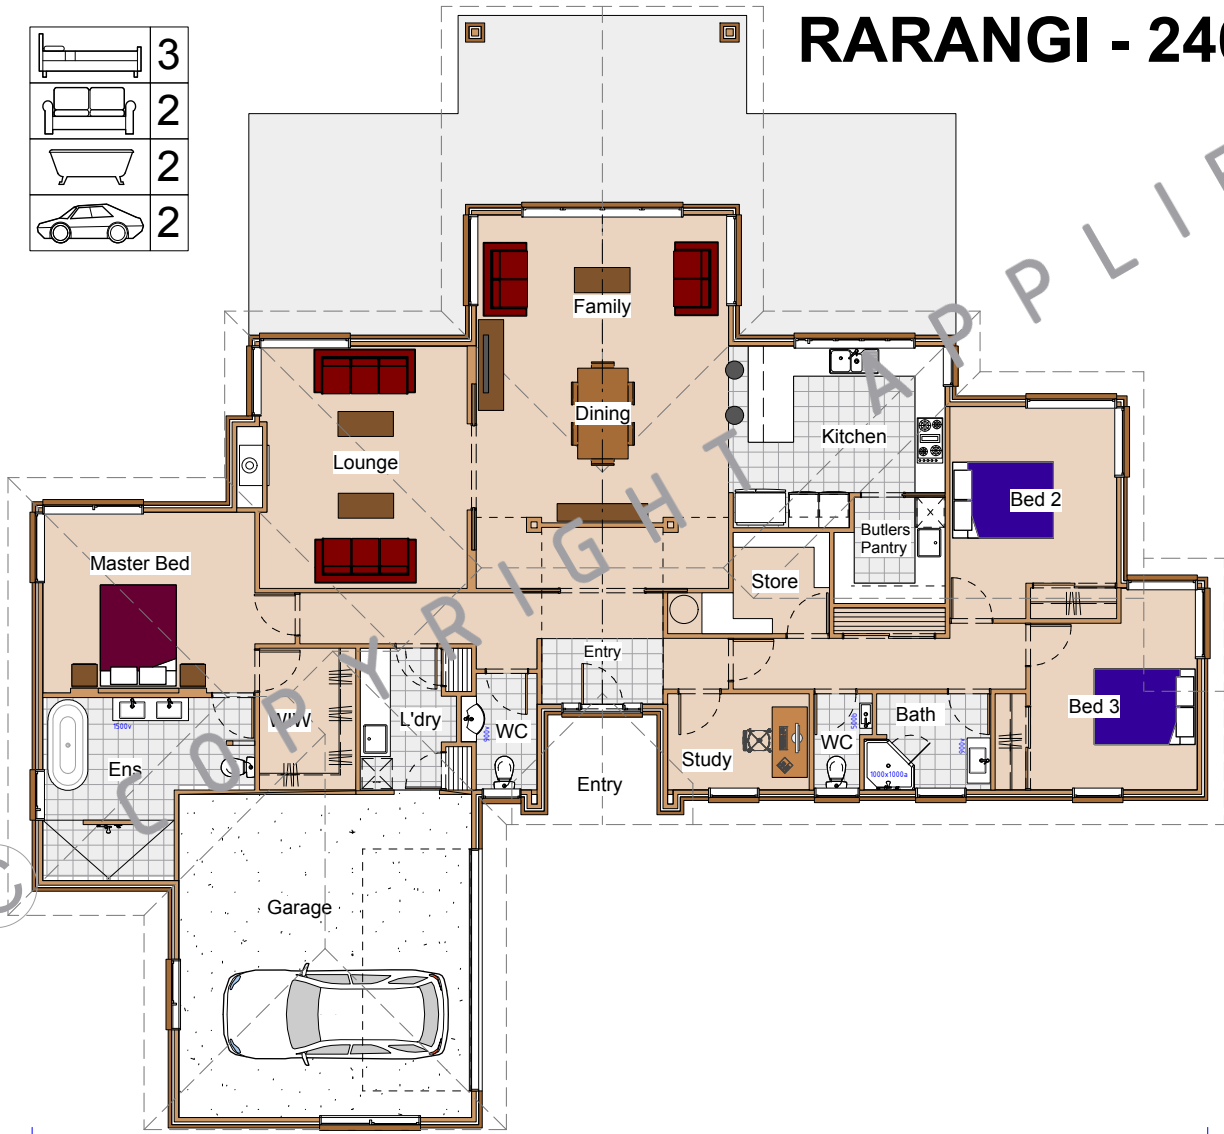

# RARANGI - 246 M2

	3
	2
	2
	2

18330

23330

**Endeavour Homes**  
 BLENHEIM

Phone +64 3 579 2282  
 Fax +64 3 579 2212  
 info@endeavourhomesmarlborough.co.nz  
 www.endeavourhomesmarlborough.co.nz