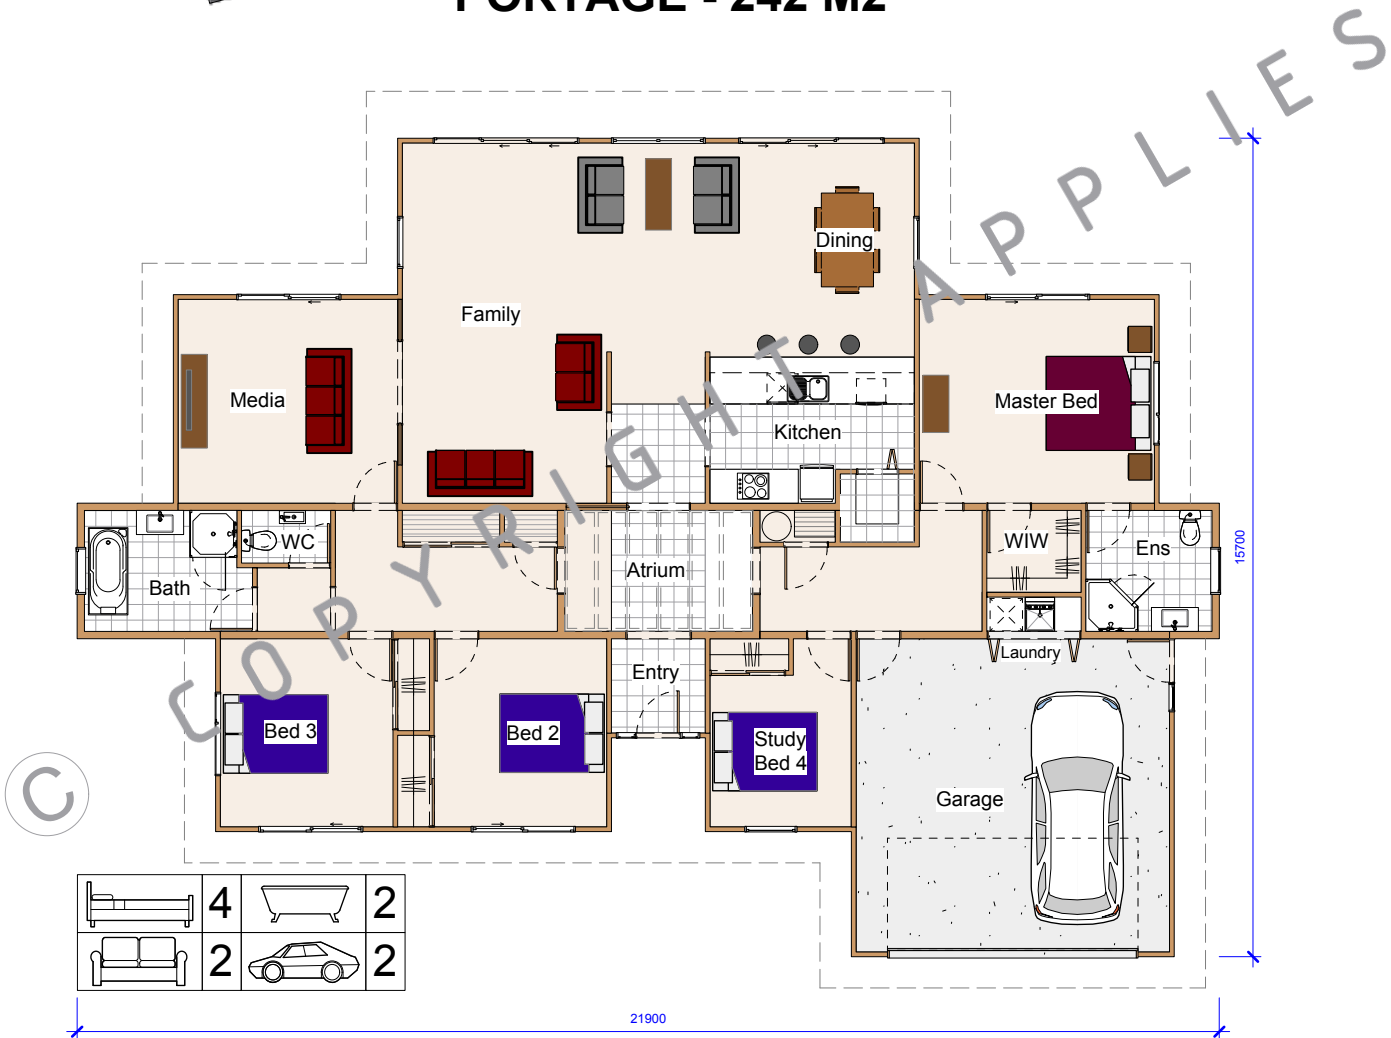

**PORTAGE - 242 M2**

**Endeavour Homes**

BLenheim

Phone +64 3 579 2282

Fax +64 3 579 2212

info@endeavourhomesmarlborough.co.nz

www.endeavourhomesmarlborough.co.nz