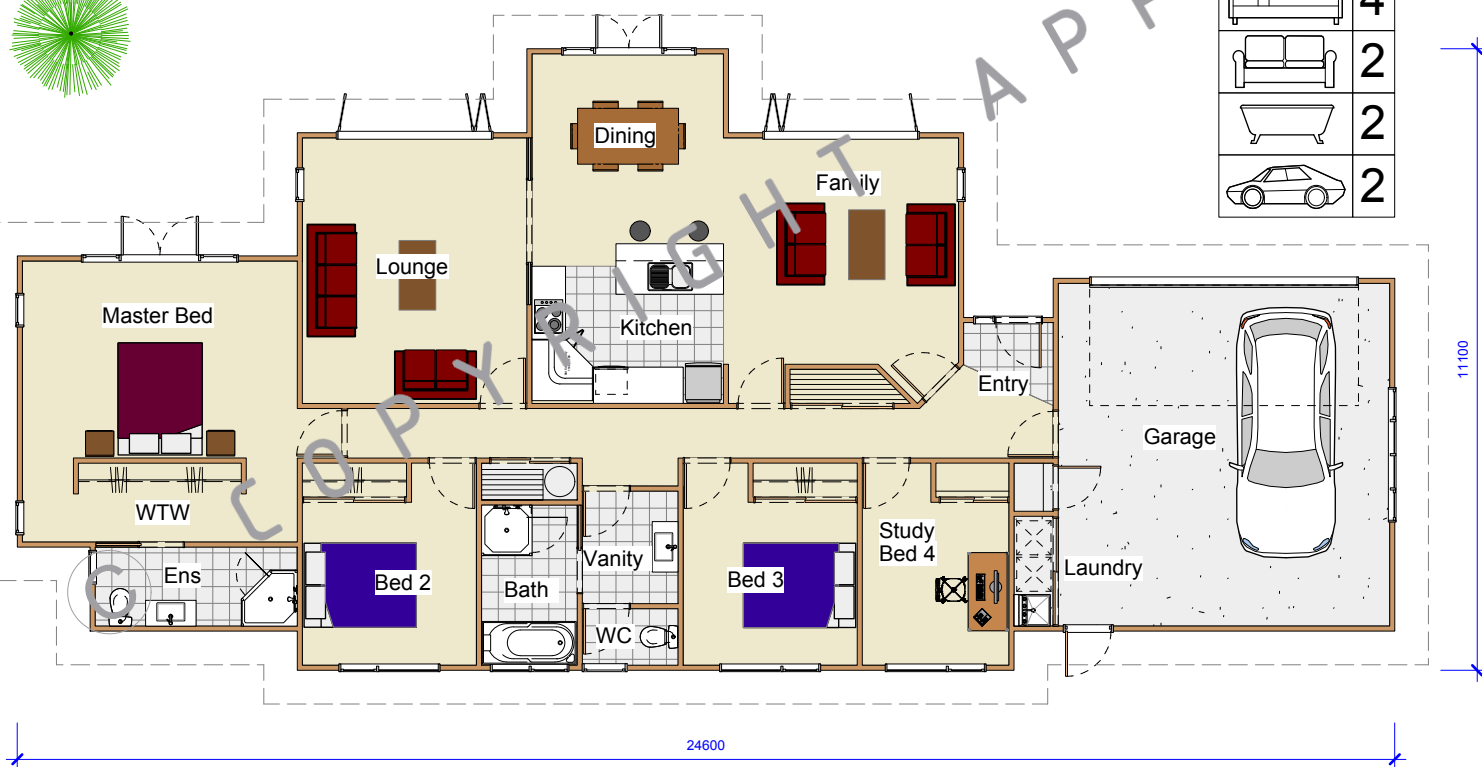

# OKARAMIO - 199 M2

	4
	2
	2
	2

**Endeavour Homes**  
 BLENHEIM

Phone +64 3 579 2282  
 Fax +64 3 579 2212  
 info@endeavourhomesmarlborough.co.nz  
 www.endeavourhomesmarlborough.co.nz