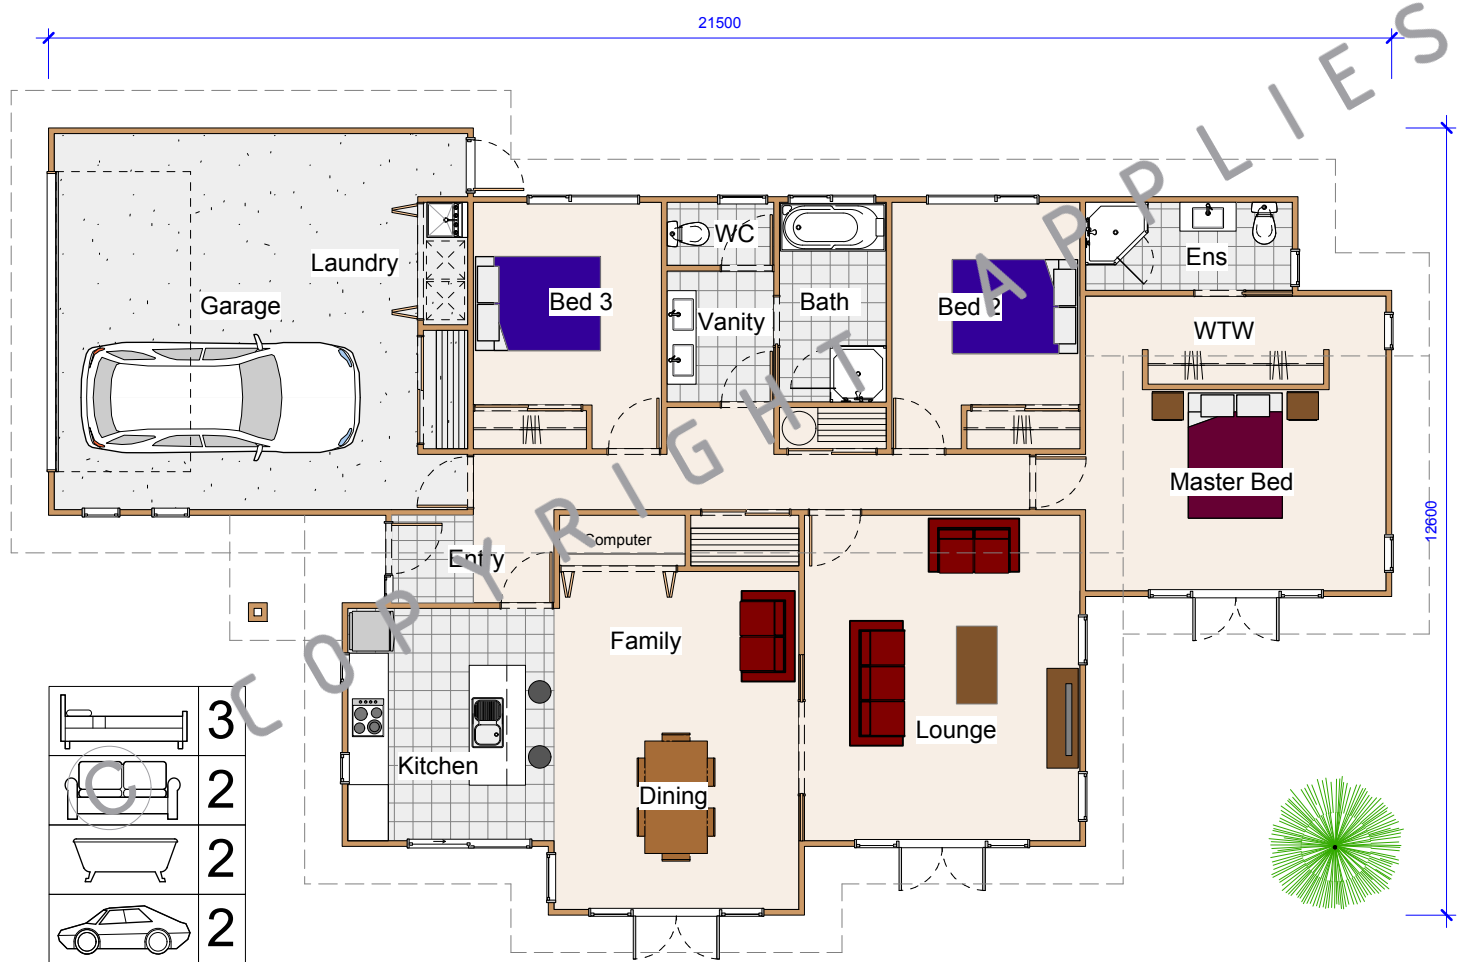

GRASSMERE - 188 M2

Endeavour Homes
 BLENHEIM

Phone +64 3 579 2282
 Fax +64 3 579 2212
 info@endeavourhomesmarlborough.co.nz
 www.endeavourhomesmarlborough.co.nz