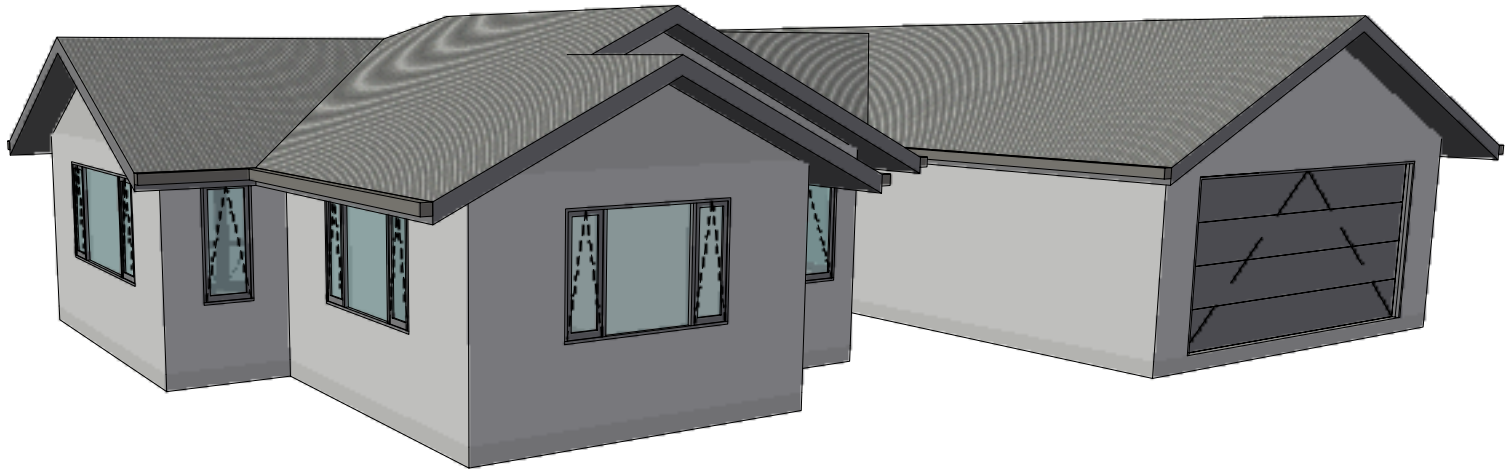

**Endeavour
Homes**

D'URVILLE - 188 M2

Endeavour Homes
BLenheim

Phone +64 3 579 2282
Fax +64 3 579 2212
info@endeavourhomesmarlborough.co.nz
www.endeavourhomesmarlborough.co.nz