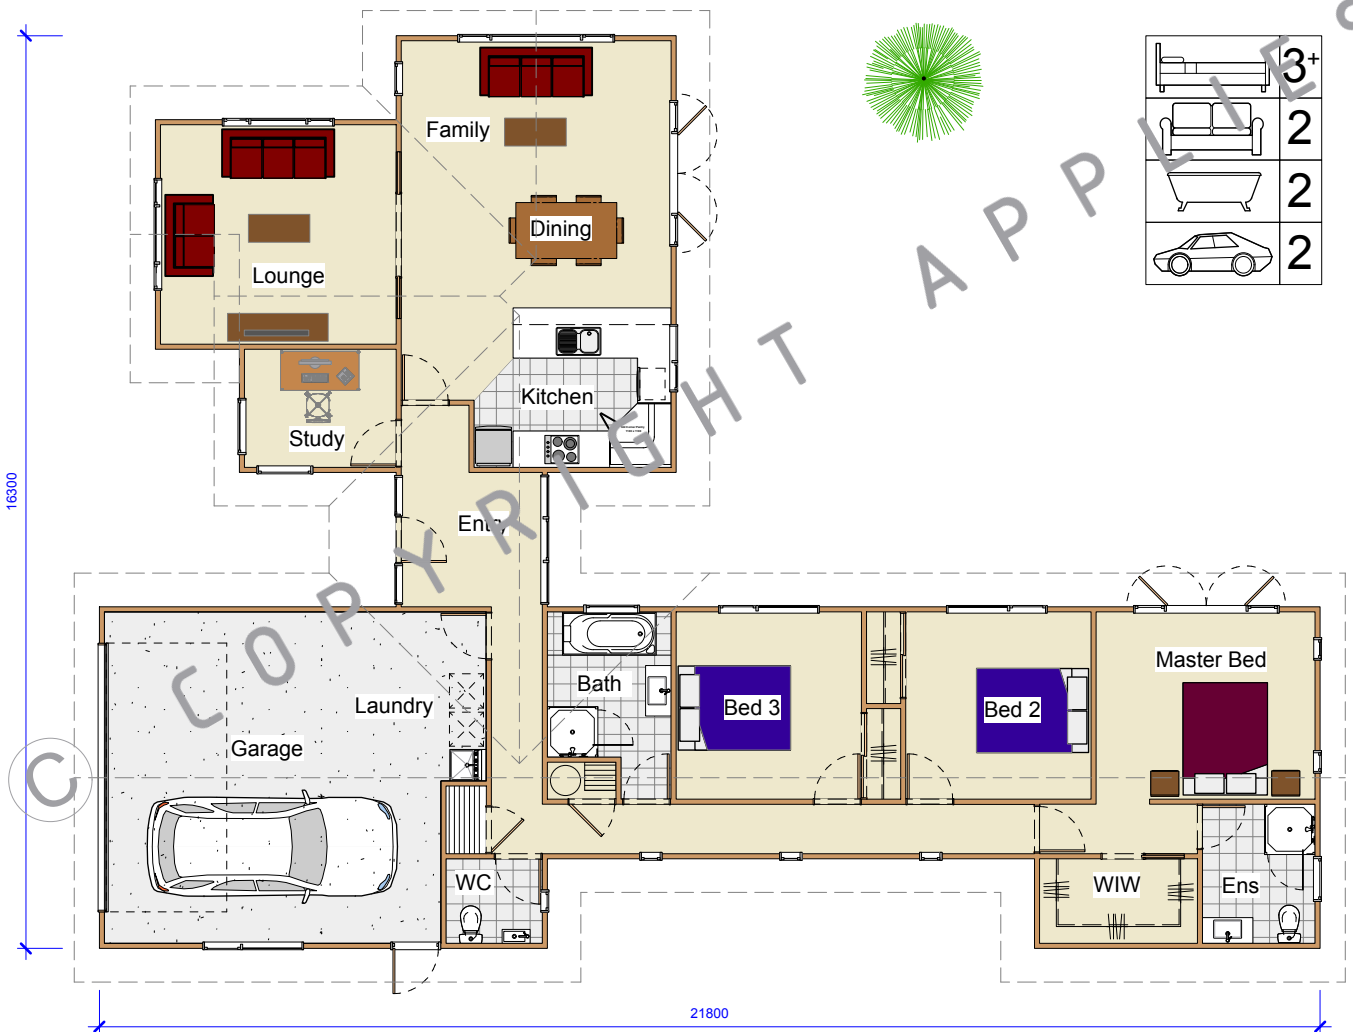

**Endeavour
Homes**

D'URVILLE - 188 M2

Endeavour Homes
BLenheim

Phone +64 3 579 2282
Fax +64 3 579 2212
info@endeavourhomesmarlborough.co.nz
www.endeavourhomesmarlborough.co.nz