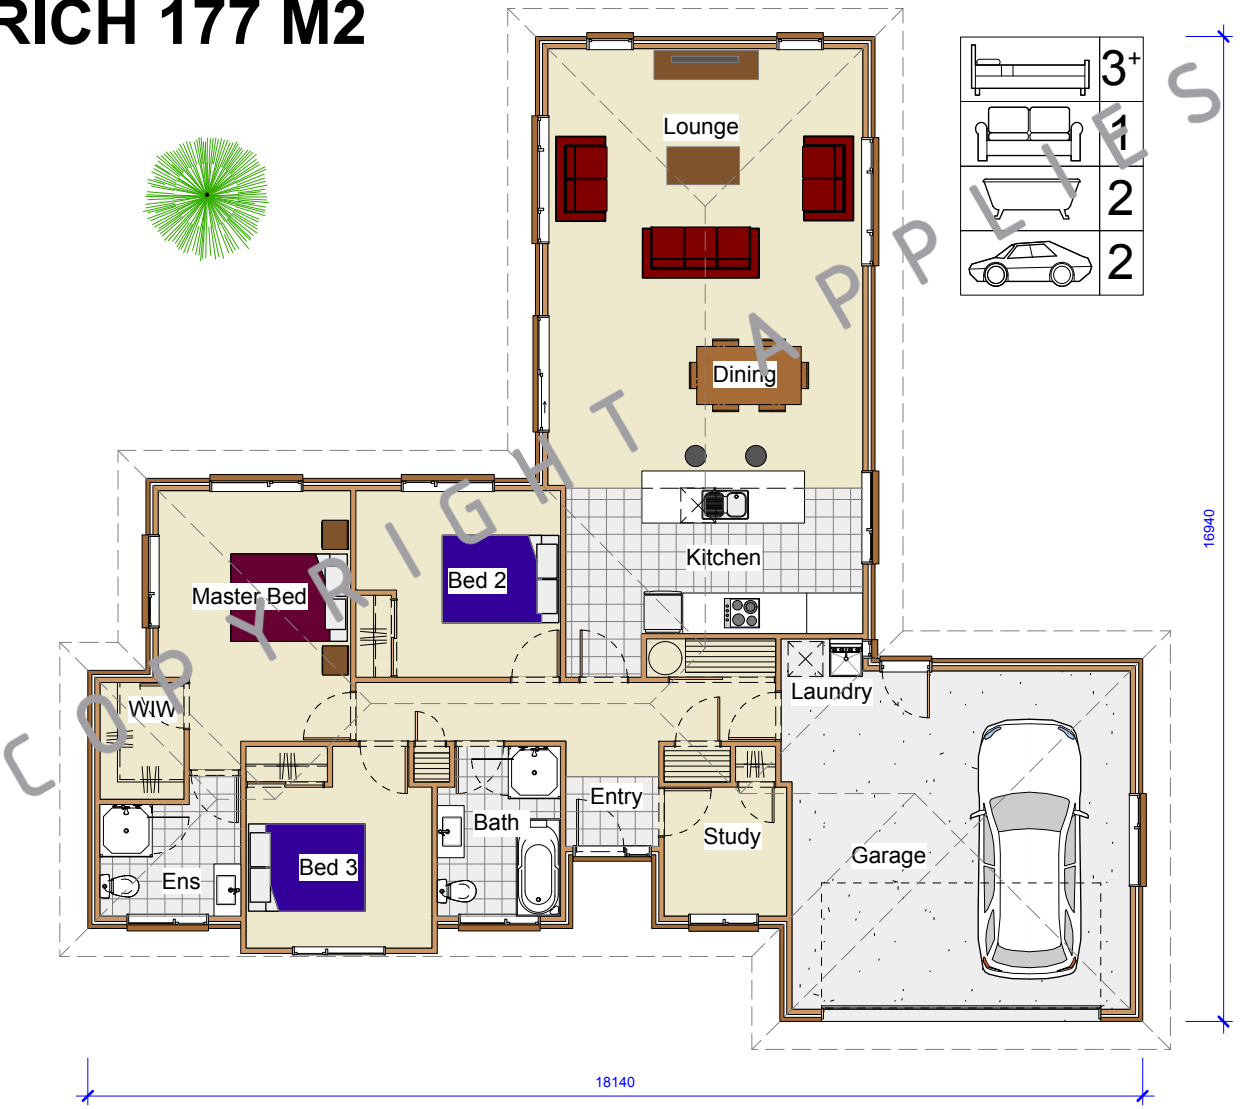

BLAIRICH 177 M2

Endeavour Homes
 BLENHEIM

Phone +64 3 579 2282
 Fax +64 3 579 2212
 info@endeavourhomesmarlborough.co.nz
 www.endeavourhomesmarlborough.co.nz