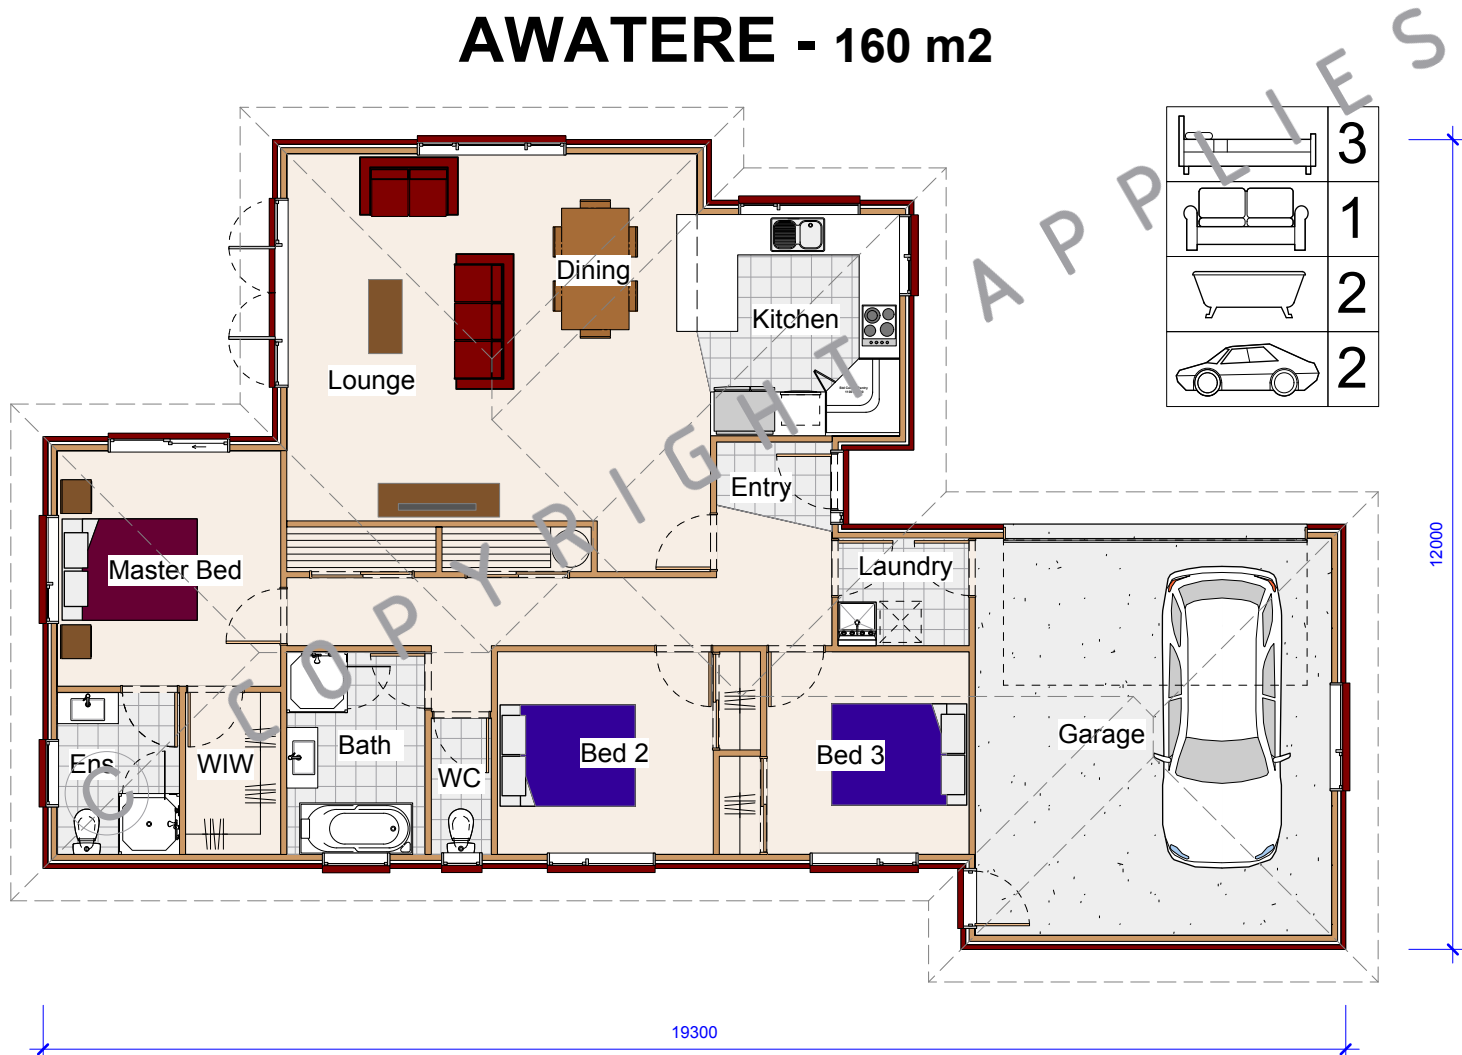

**Endeavour
Homes**

AWATERE - 160 m²

Endeavour Homes
BLENHEIM

Phone +64 3 579 2282
Fax +64 3 579 2212
info@endeavourhomesmarlborough.co.nz
www.endeavourhomesmarlborough.co.nz