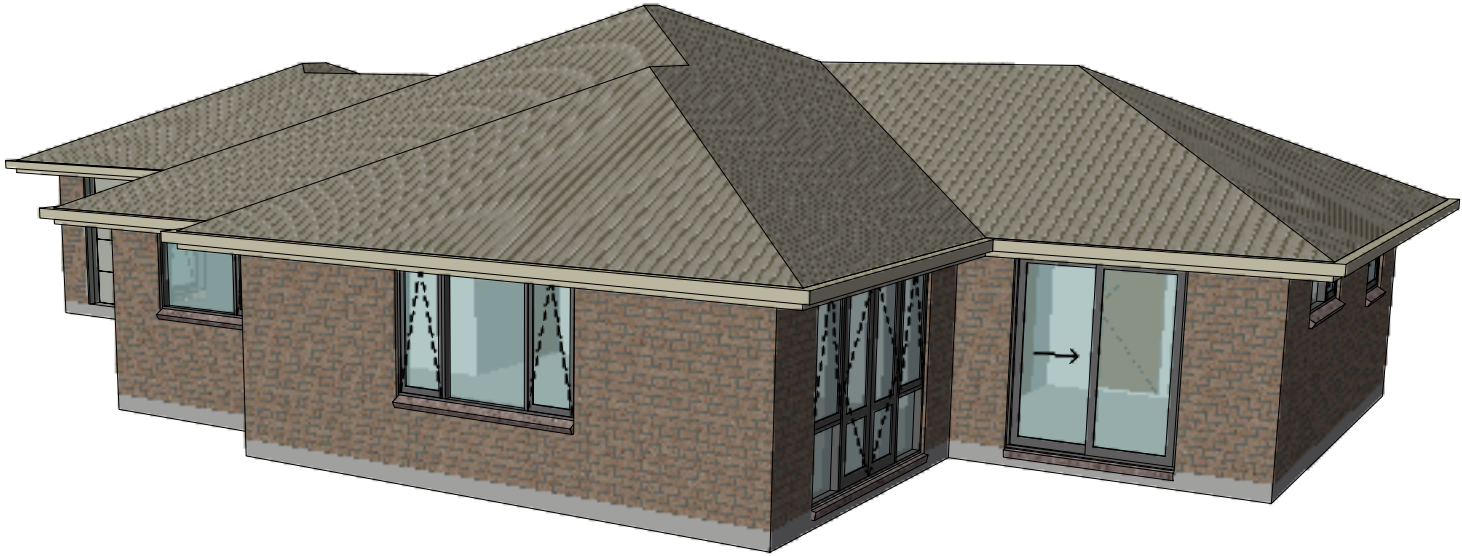

**Endeavour
Homes**

AWATERE - 160 m²

Endeavour Homes
BLENHEIM

Phone +64 3 579 2282
Fax +64 3 579 2212
info@endeavourhomesmarlborough.co.nz
www.endeavourhomesmarlborough.co.nz