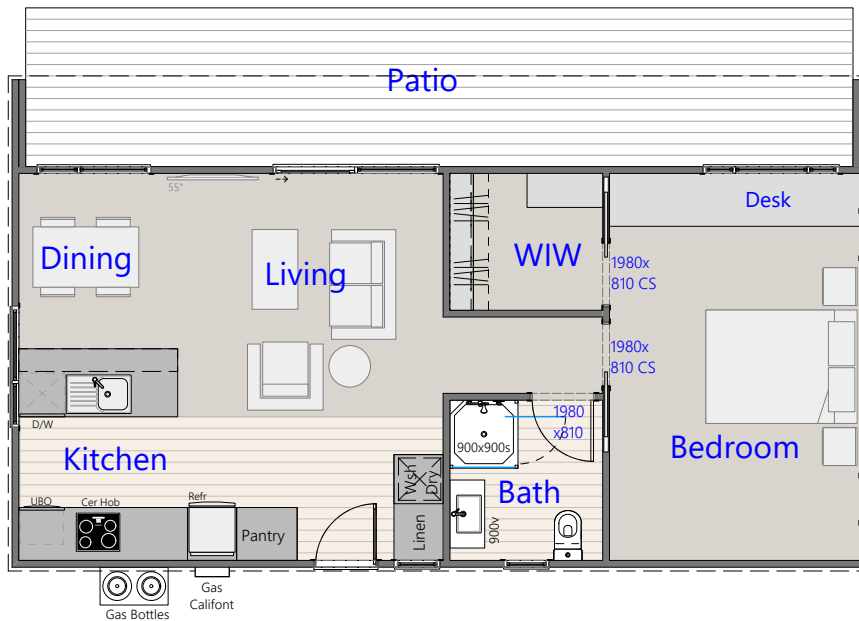

Endeavour Homes

Springlands - 60 m²

	1		1		1		0
---	---	---	---	---	---	--	---

Endeavour Homes
BLENHEIM

Love where you live

Phone +64 3 579 2282
info@endeavourhomesmarlborough.co.nz
www.endeavourhomesmarlborough.co.nz