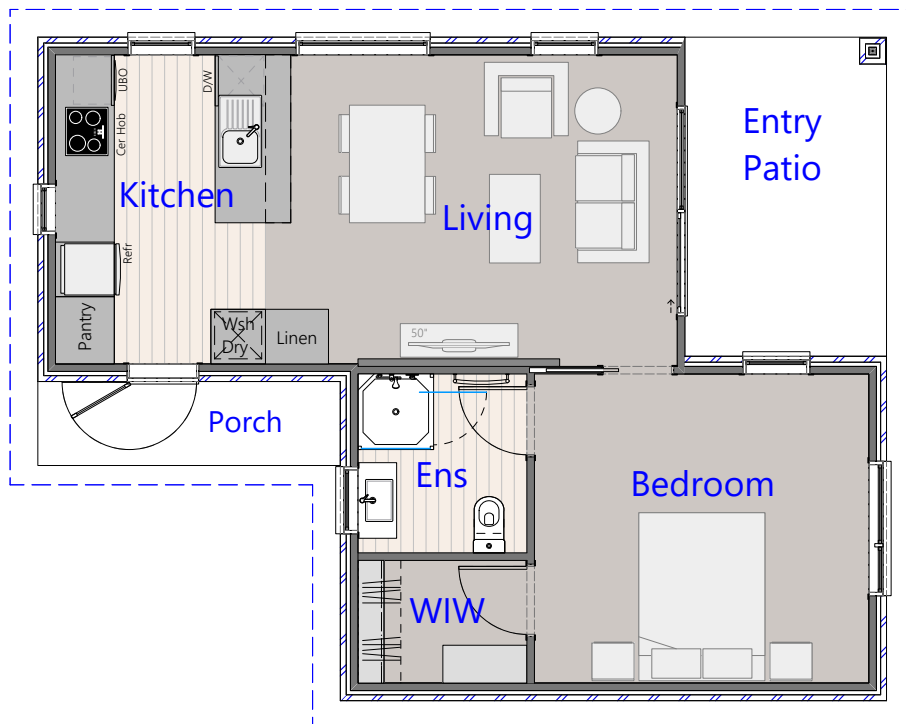

Endeavour Homes

Burleigh - 57 m²

	1		1		1		0
--	---	--	---	--	---	---	---

Endeavour Homes
BLenheim

Love where you live

Phone +64 3 579 2282
info@endeavourhomesmarlborough.co.nz
www.endeavourhomesmarlborough.co.nz