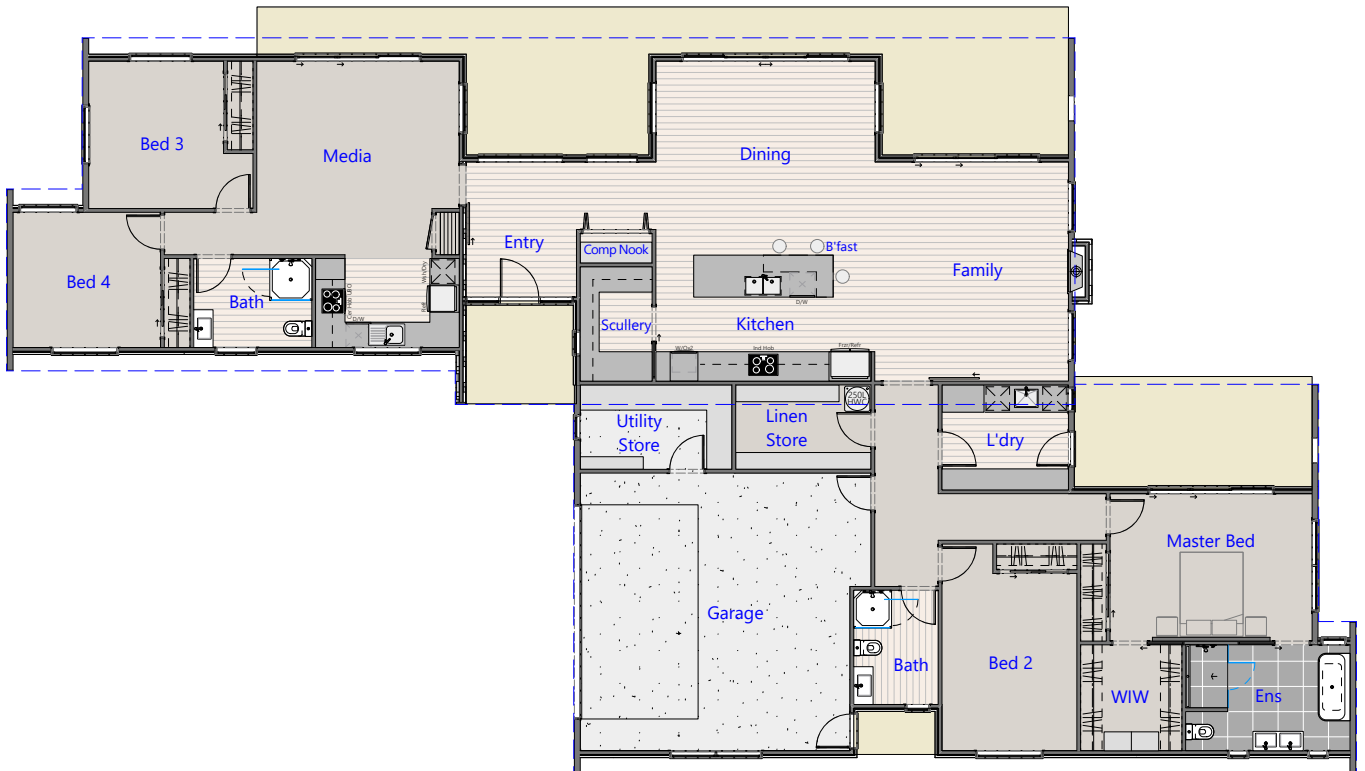

Endeavour Homes

Pelorus - 299 m²

| | | | | | | | |
|---|---|---|---|---|---|--|---|
|  | 4 |  | 2 |  | 3 |  | 2 |
|---|---|---|---|---|---|--|---|

Endeavour Homes
BLenheim

Love where you live

Phone +64 3 579 2282
info@endeavourhomesmarlborough.co.nz
www.endeavourhomesmarlborough.co.nz