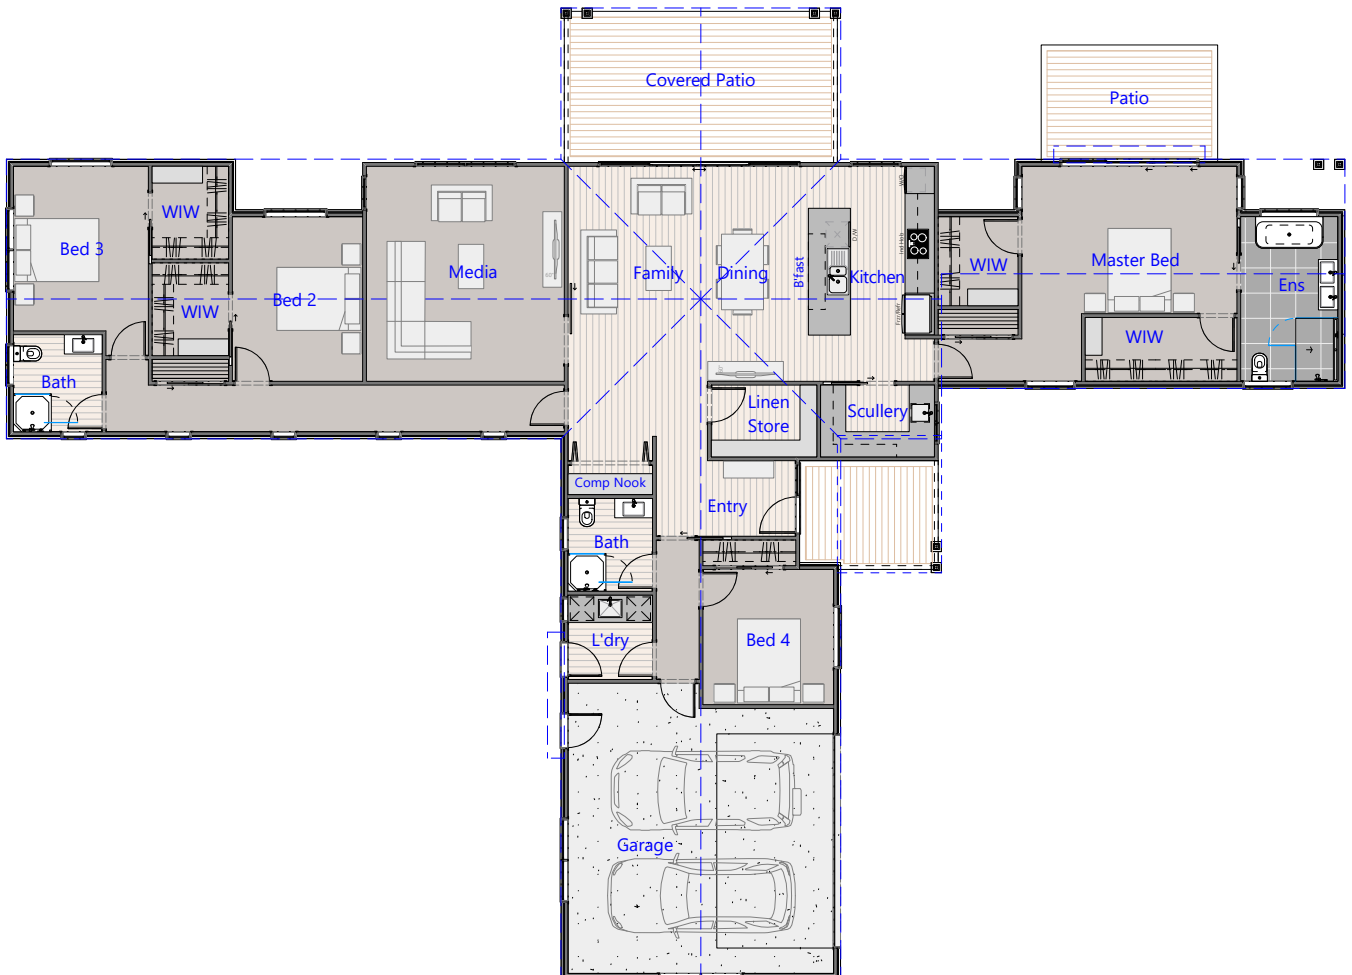

Endeavour Homes

Kenepuru - 269 m²

| | | | | | | | |
|---|---|---|---|---|---|--|---|
|  | 4 |  | 2 |  | 3 |  | 2 |
|---|---|---|---|---|---|--|---|

Endeavour Homes
BLenheim

Love where you live

Phone +64 3 579 2282
info@endeavourhomesmarlborough.co.nz
www.endeavourhomesmarlborough.co.nz