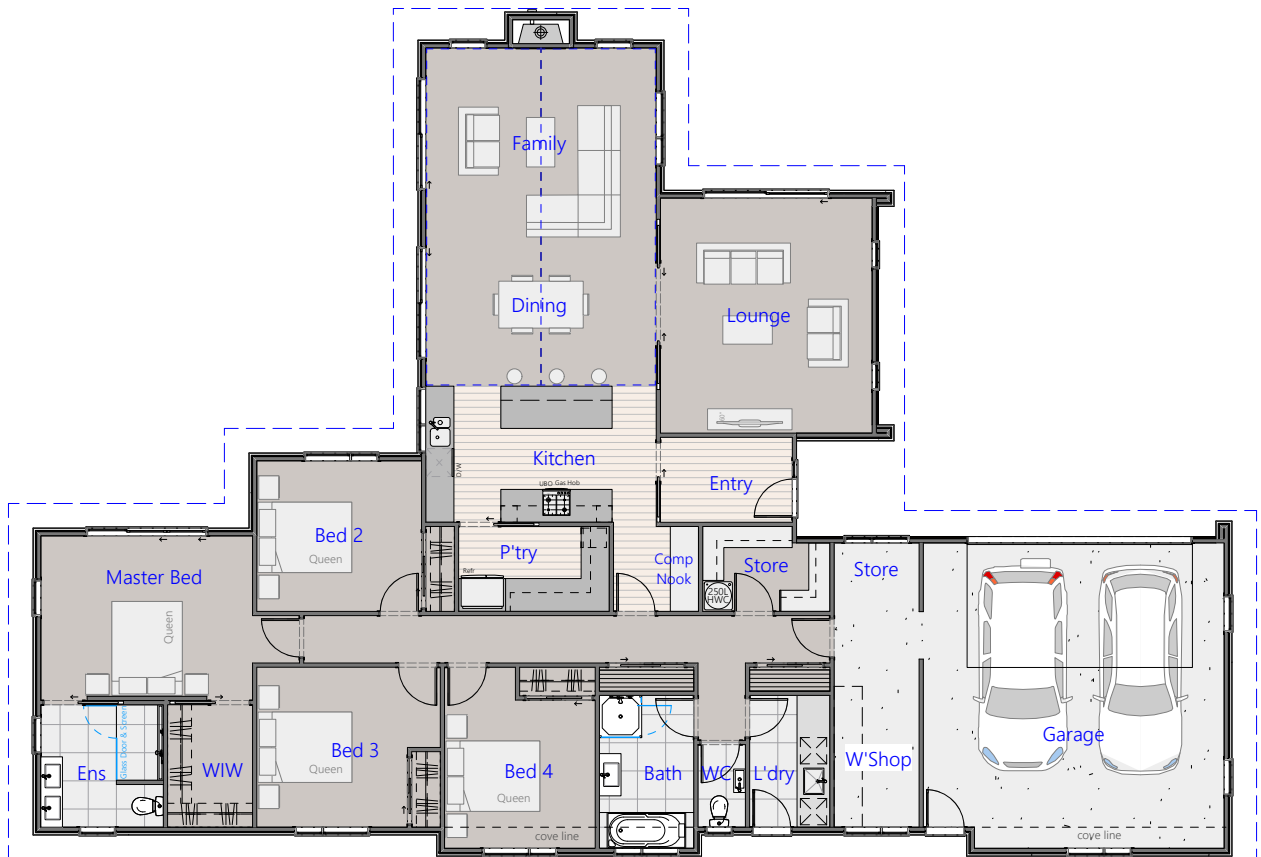

Endeavour Homes

Arapawa - 255 m²

	4		2		2		2
--	---	--	---	--	---	---	---

Endeavour Homes
BLENHEIM

Love where you live

Phone +64 3 579 2282
info@endeavourhomesmarlborough.co.nz
www.endeavourhomesmarlborough.co.nz