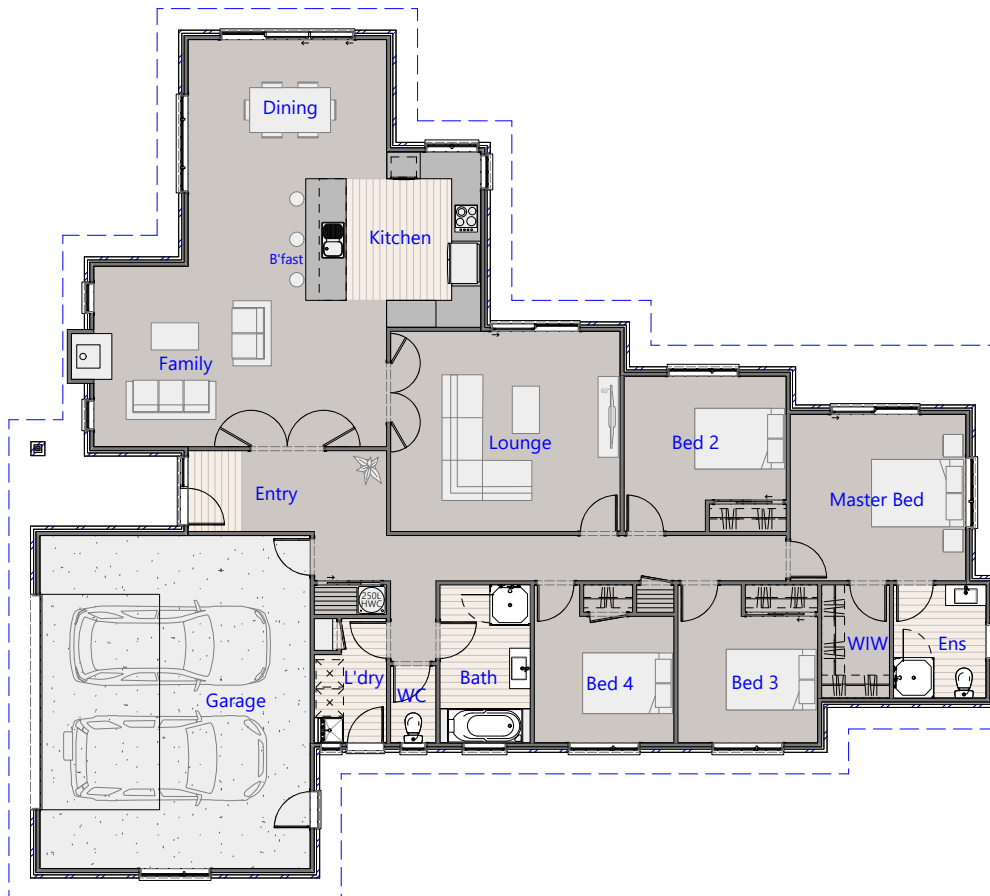

Endeavour Homes

Dashwood - 242 m²

| | | | | | | | |
|--|---|--|---|--|---|---|---|
|  | 4 |  | 2 |  | 2 |  | 2 |
|--|---|--|---|--|---|---|---|

Endeavour Homes
BLenheim

Love where you live

Phone +64 3 579 2282
info@endeavourhomesmarlborough.co.nz
www.endeavourhomesmarlborough.co.nz