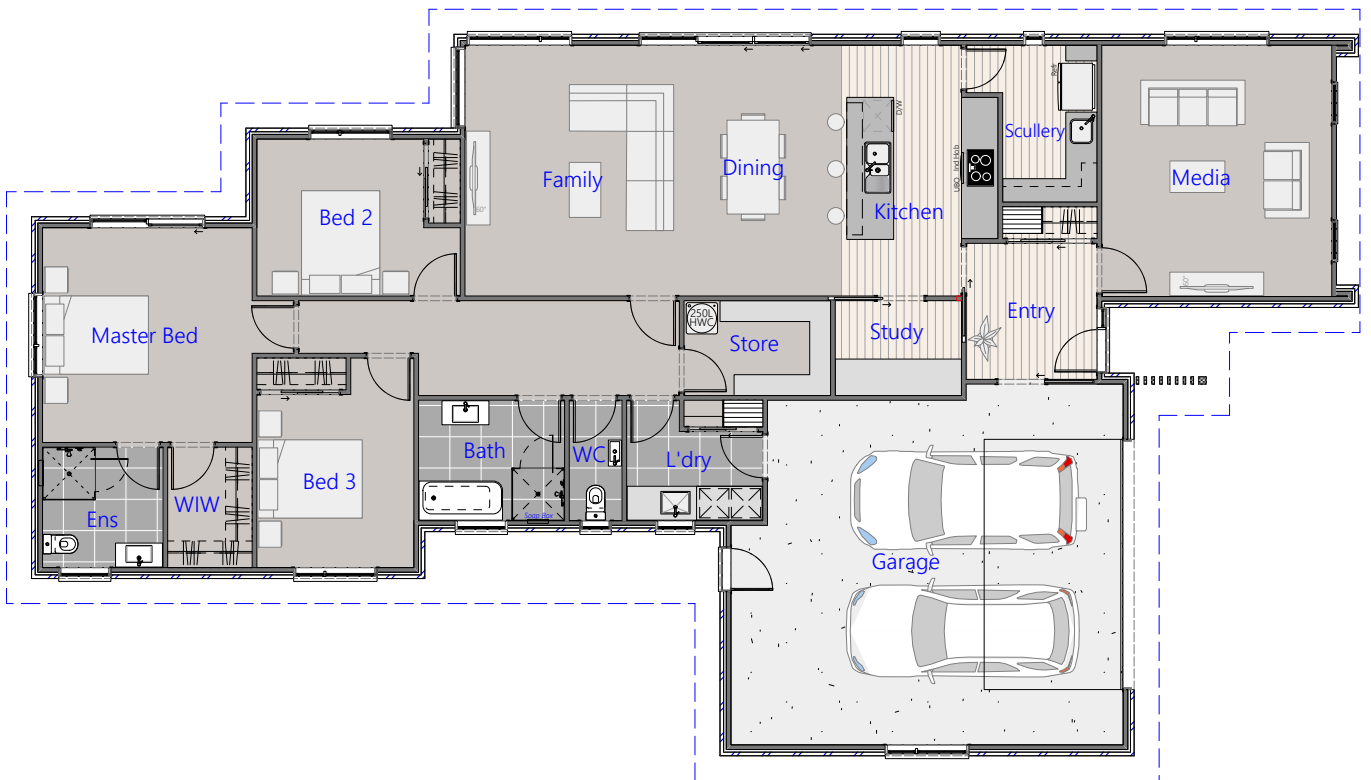

Endeavour Homes

Renwick - 241 m²

	3		2		2		2
--	---	--	---	--	---	---	---

Endeavour Homes
BLenheim

Love where you live

Phone +64 3 579 2282
info@endeavourhomesmarlborough.co.nz
www.endeavourhomesmarlborough.co.nz