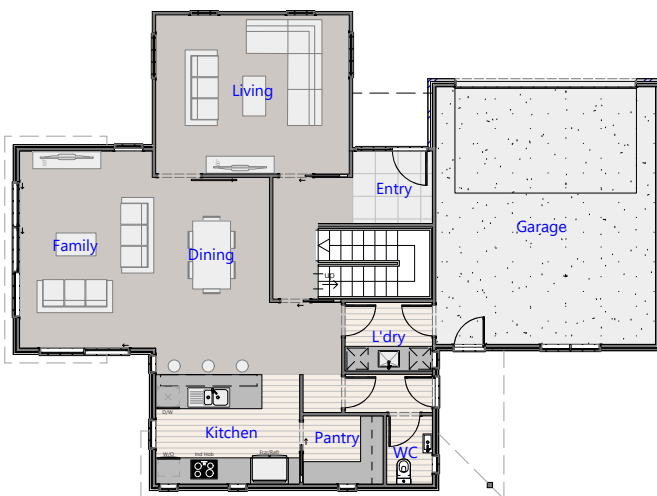

Endeavour Homes

Northbank - 228 m²

	4		2		2		2
---	---	---	---	---	---	--	---

Endeavour Homes
BLenheim

Love where you live

Phone +64 3 579 2282
info@endeavourhomesmarlborough.co.nz
www.endeavourhomesmarlborough.co.nz