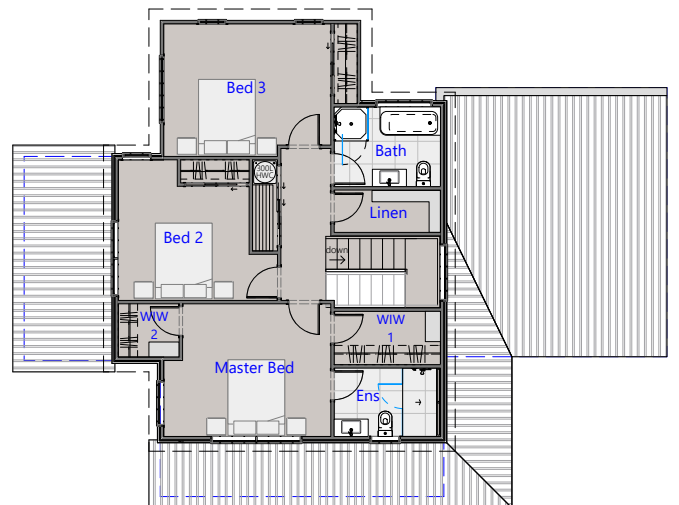

Endeavour Homes

Northbank - 228 m²

	4		2		2		2
---	---	---	---	---	---	--	---

Endeavour Homes
BLenheim

Love where you live

Phone +64 3 579 2282
info@endeavourhomesmarlborough.co.nz
www.endeavourhomesmarlborough.co.nz