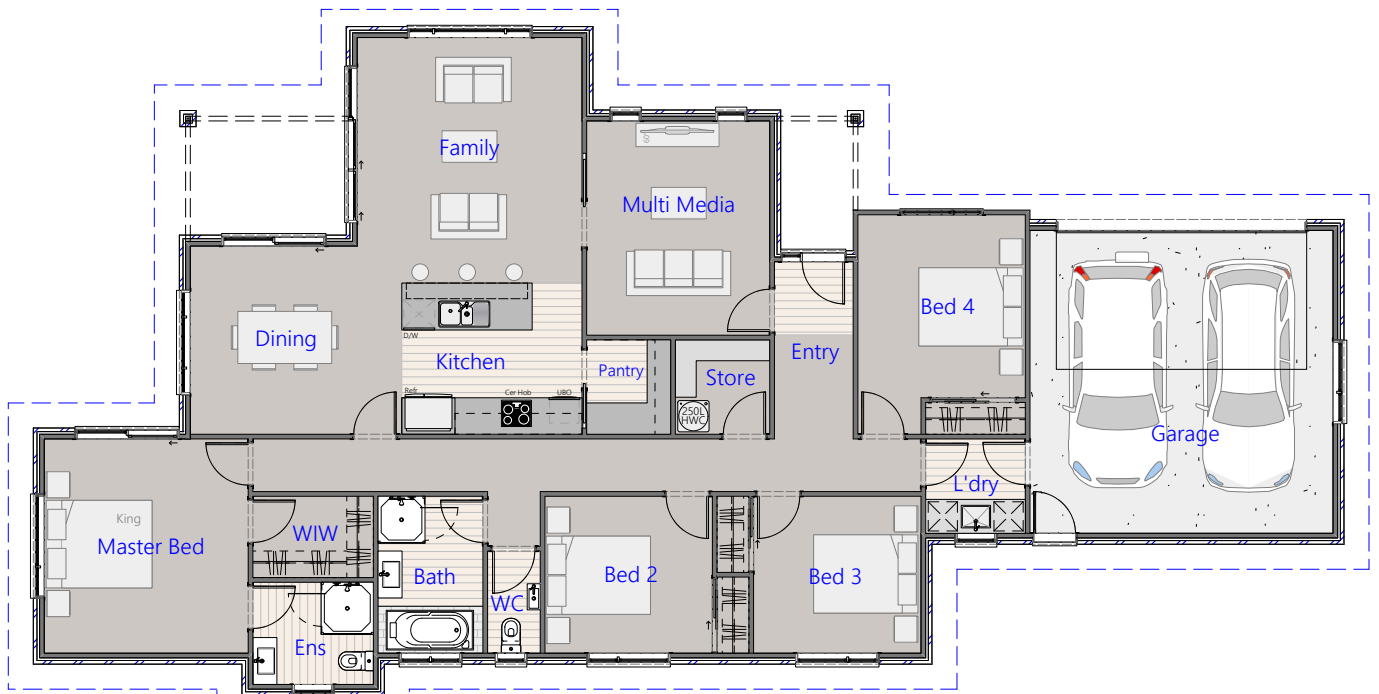

Endeavour Homes

Ward - 210 m²

	4		2		2		2
--	---	--	---	--	---	---	---

Endeavour Homes
BLenheim

Love where you live

Phone +64 3 579 2282
info@endeavourhomesmarlborough.co.nz
www.endeavourhomesmarlborough.co.nz