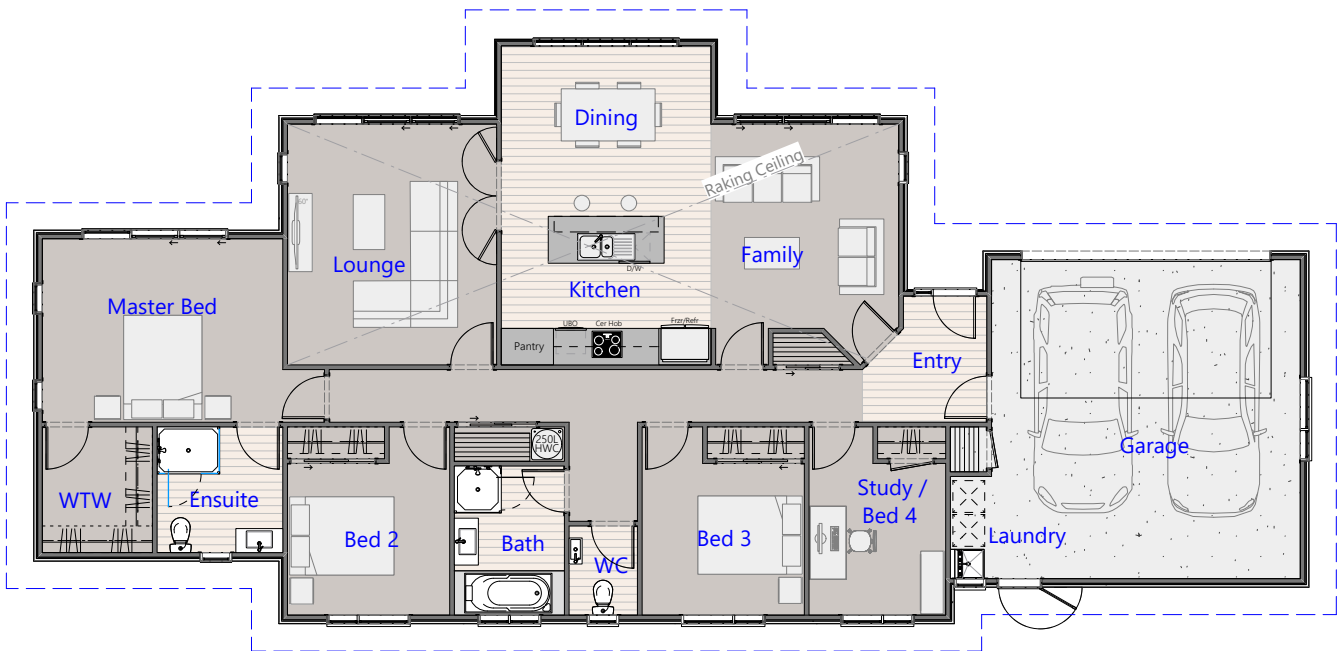

Endeavour Homes

Rapaura - 198 m²

	4		2		2		2
--	---	--	---	--	---	---	---

Endeavour Homes
BLenheim

Love where you live

Phone +64 3 579 2282
info@endeavourhomesmarlborough.co.nz
www.endeavourhomesmarlborough.co.nz