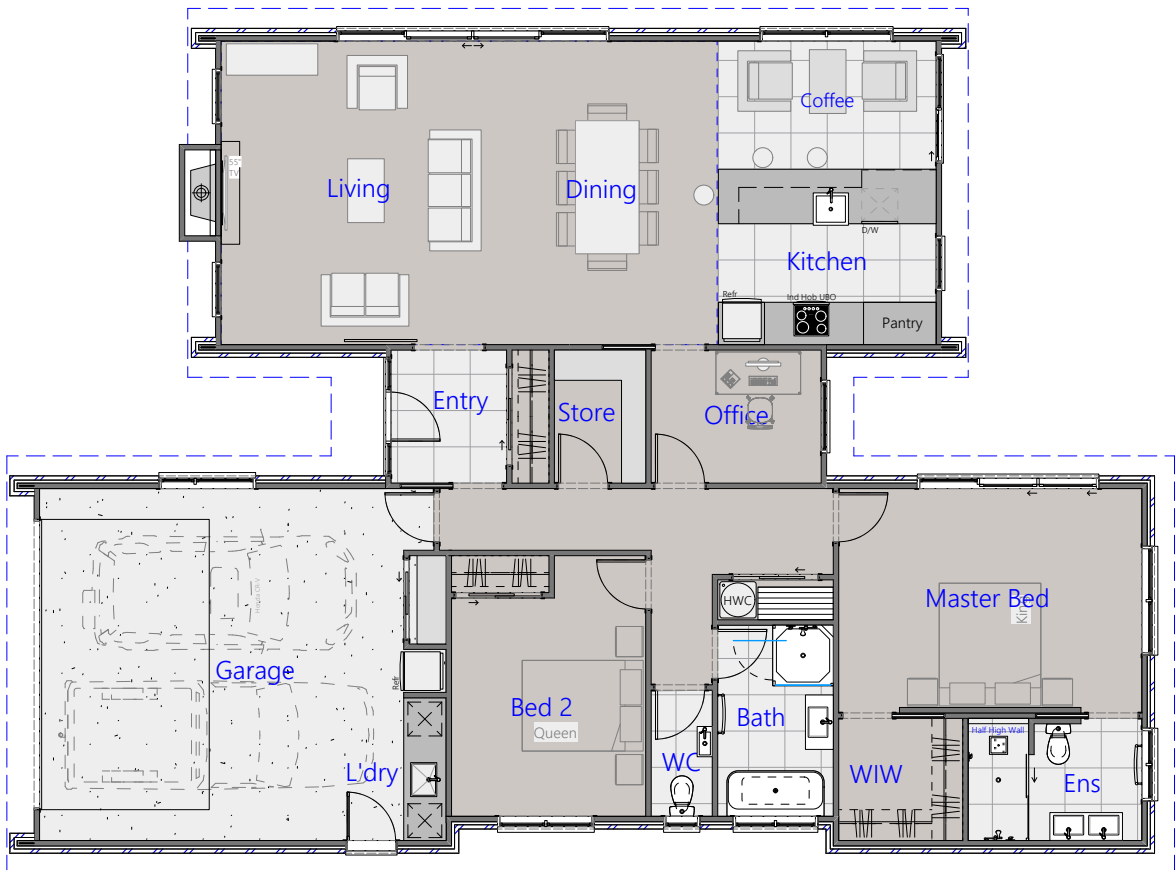

Endeavour Homes

Totaranui - 195 m²

	2		1		2		2
---	---	---	---	---	---	--	---

Endeavour Homes
BLenheim

Love where you live

Phone +64 3 579 2282
info@endeavourhomesmarlborough.co.nz
www.endeavourhomesmarlborough.co.nz