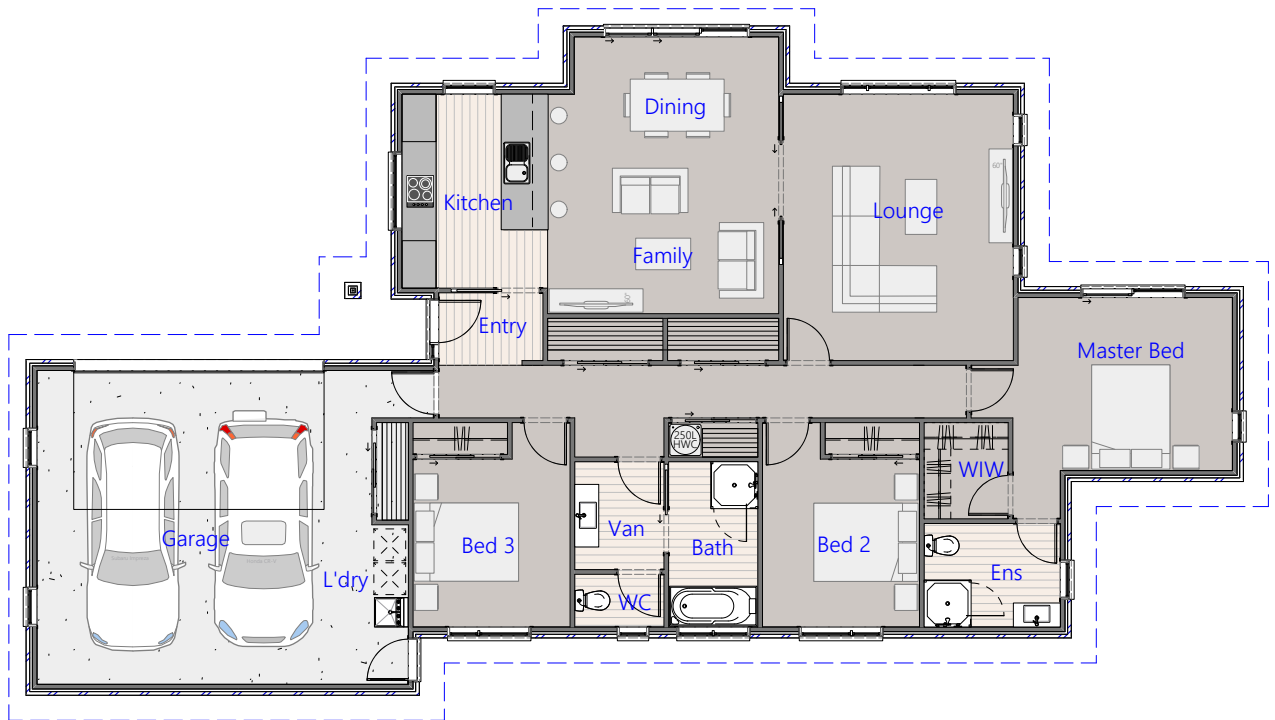

## Ngakuta - 194 m<sup>2</sup>

	3		2		2		2
--	---	--	---	--	---	---	---

**Endeavour Homes**  
BLenheim

*Love where you live*

Phone +64 3 579 2282  
info@endeavourhomesmarlborough.co.nz  
www.endeavourhomesmarlborough.co.nz