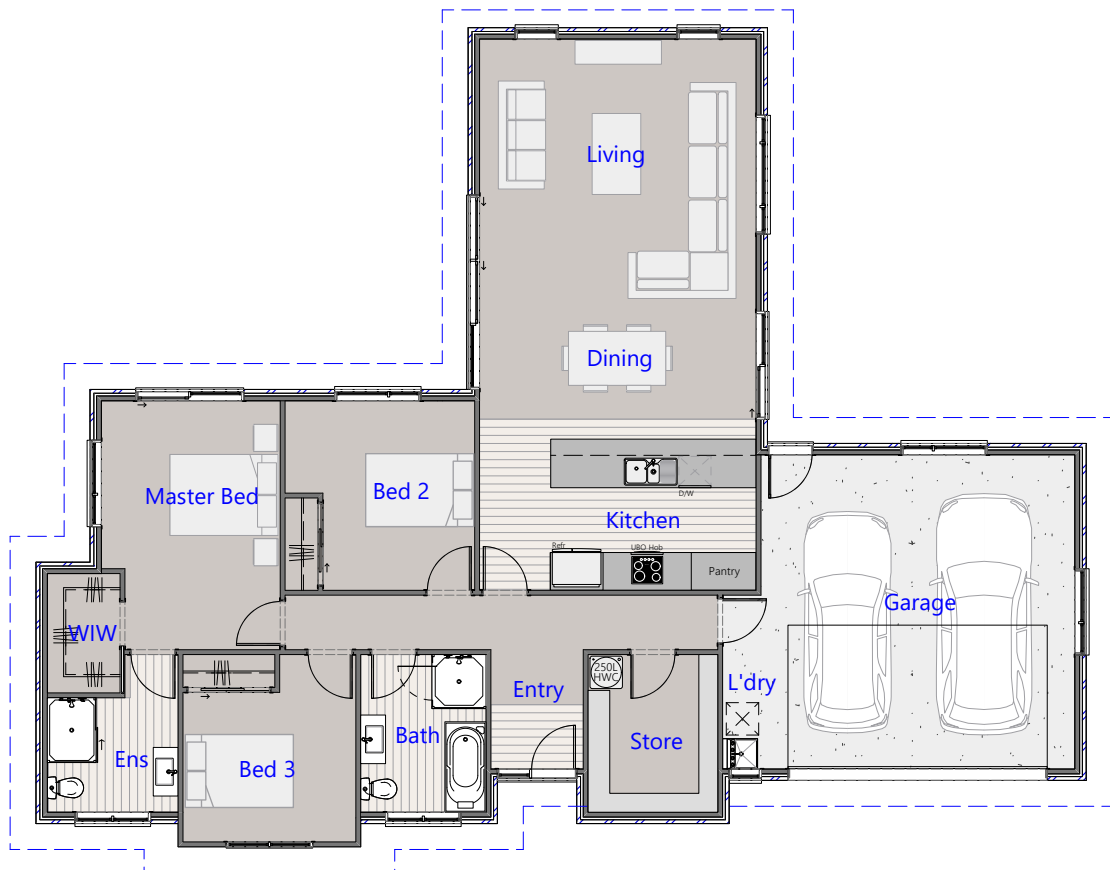

Endeavour Homes

Wairau - 179 m²

	3		1		2		2
---	---	---	---	---	---	--	---

Endeavour Homes
BLenheim

Love where you live

Phone +64 3 579 2282
info@endeavourhomesmarlborough.co.nz
www.endeavourhomesmarlborough.co.nz