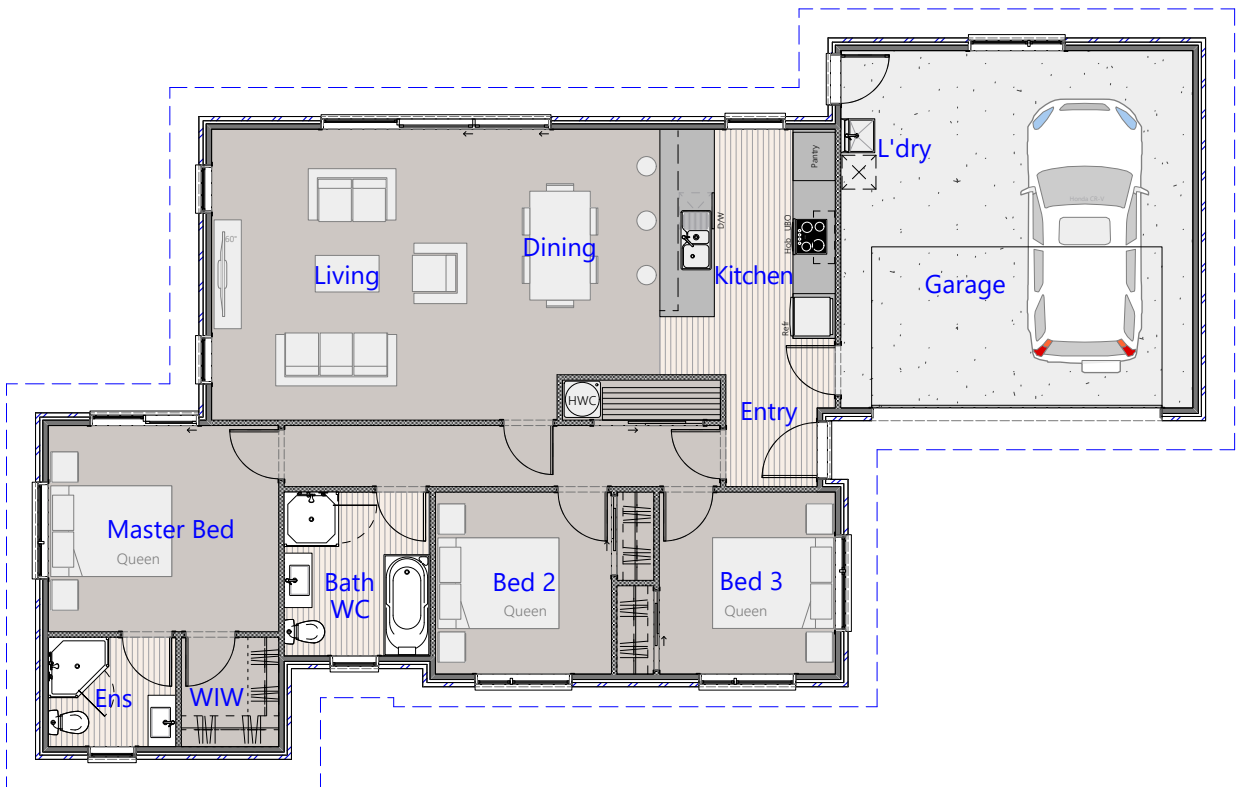

Endeavour Homes

Riverlands - 155 m²

	3		1		2		2
--	---	--	---	--	---	---	---

Endeavour Homes
BLenheim

Love where you live

Phone +64 3 579 2282
info@endeavourhomesmarlborough.co.nz
www.endeavourhomesmarlborough.co.nz