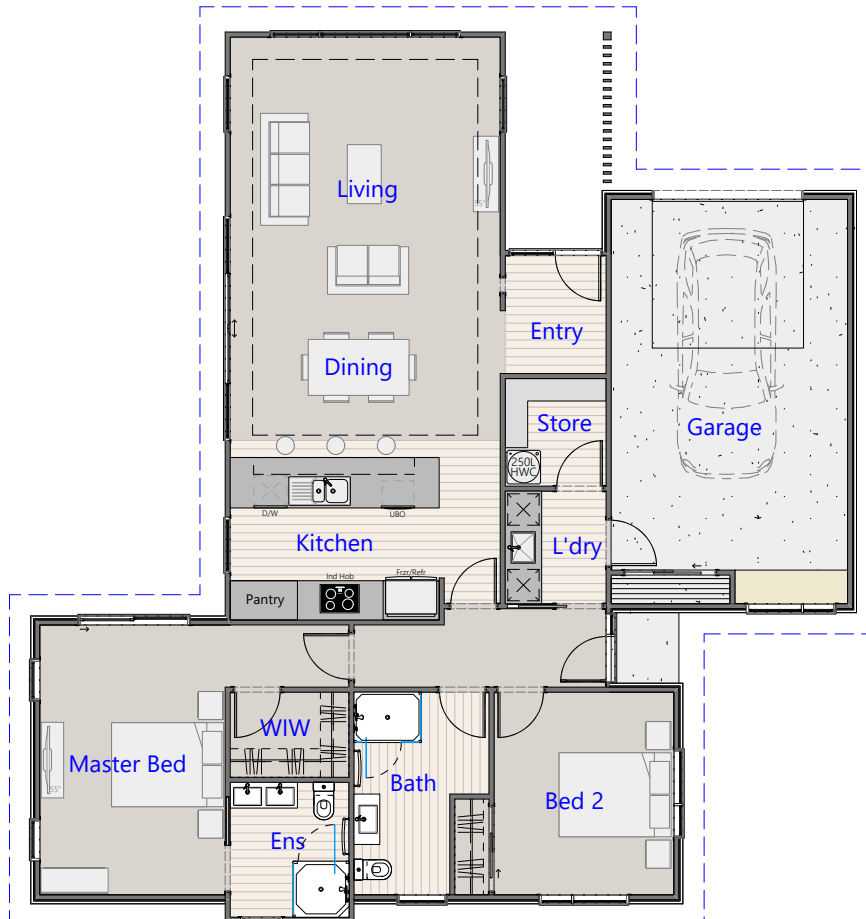

Endeavour Homes

Wakamarina - 154 m²

	2		1		2		1
---	---	---	---	---	---	--	---

Endeavour Homes
BLenheim

Love where you live

Phone +64 3 579 2282
info@endeavourhomesmarlborough.co.nz
www.endeavourhomesmarlborough.co.nz