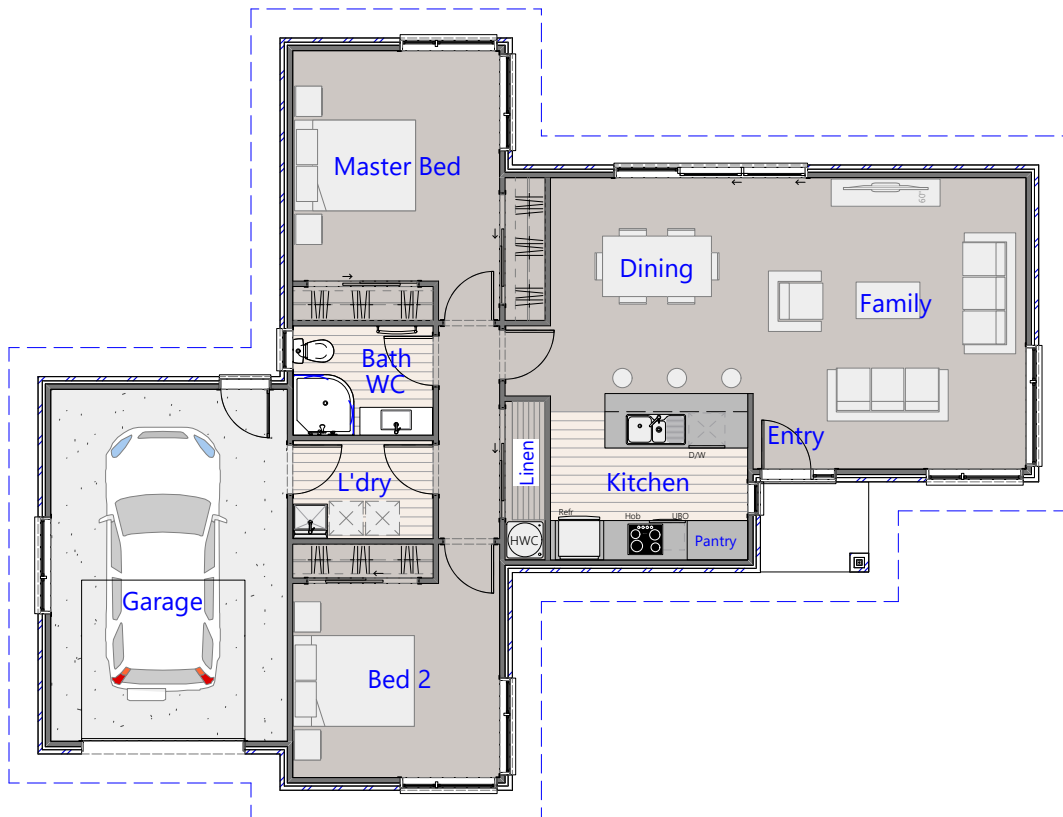

Endeavour Homes

Awatere - 124 m²

	2		1		1		1
--	---	--	---	--	---	---	---

Endeavour Homes
BLenheim

Love where you live

Phone +64 3 579 2282
info@endeavourhomesmarlborough.co.nz
www.endeavourhomesmarlborough.co.nz