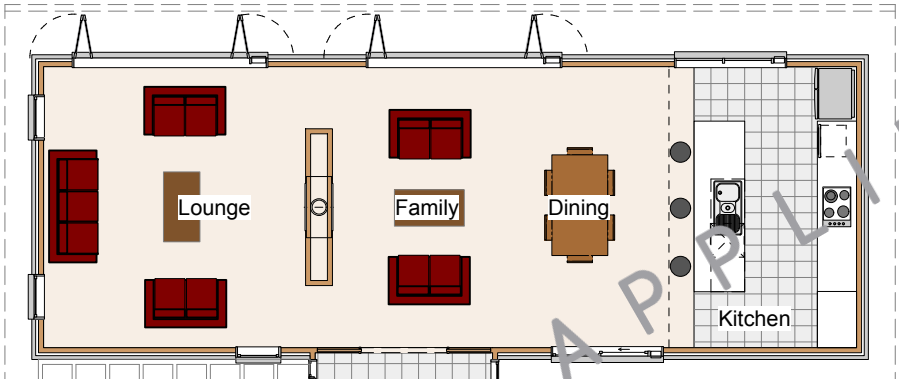

WAIKAWA - 250M2

	4
	2
	2
	2+

22000 (width) | 16820 (depth)

Endeavour Homes
 BLENHEIM

Phone +64 3 579 2282
 Fax +64 3 579 2212
 info@endavourhomesmarlborough.co.nz
 www.endavourhomesmarlborough.co.nz