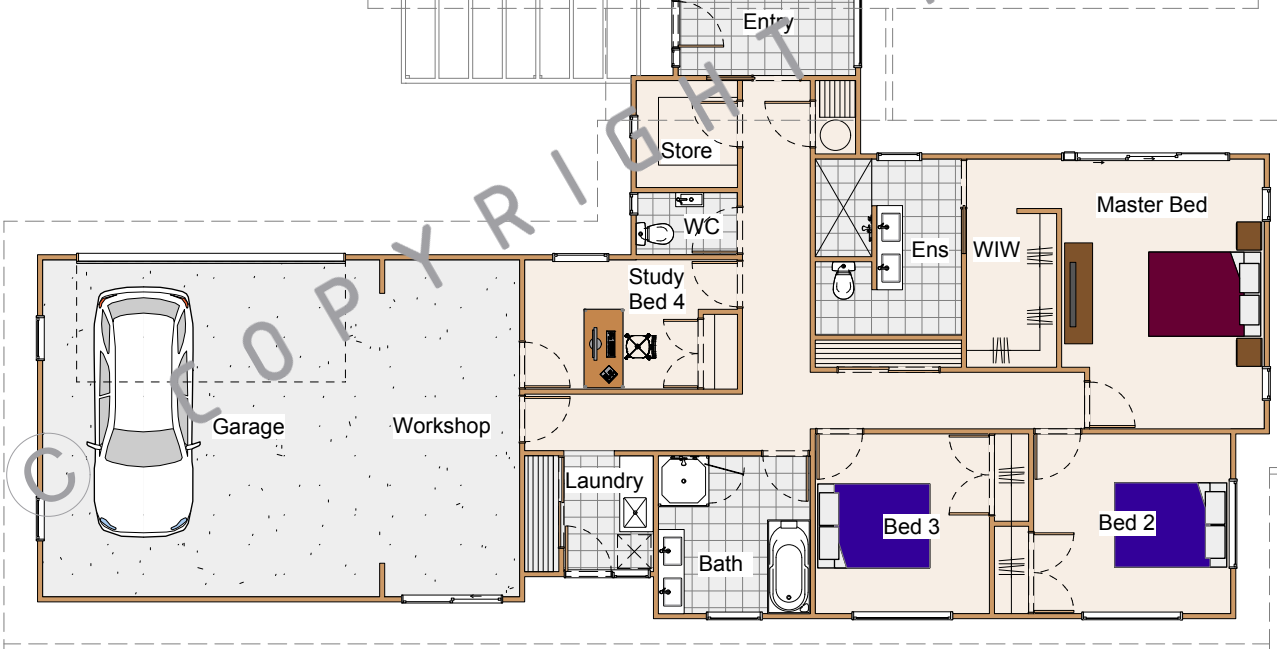

WAIKAWA - 250M2

	4
	2
	2
	2+

22000 (width) | 16820 (depth)

Endeavour Homes
 BLENHEIM

Phone +64 3 579 2282
 Fax +64 3 579 2212
 info@endavourhomesmarlborough.co.nz
 www.endavourhomesmarlborough.co.nz