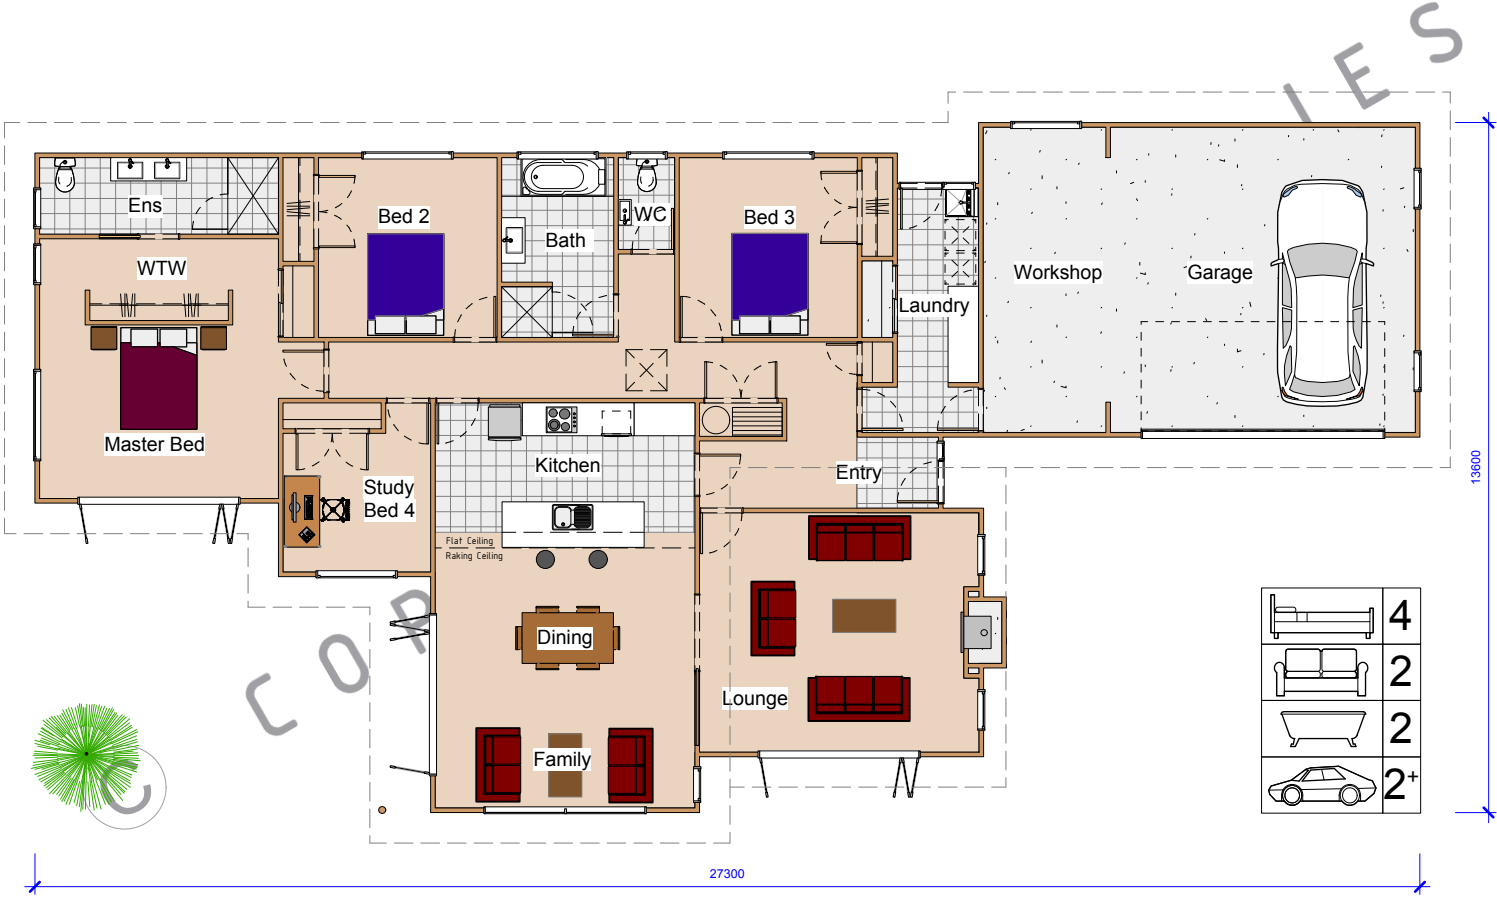

WAIHOPAI - 247 M2

Endeavour Homes
 BLENHEIM

Phone +64 3 579 2282
 Fax +64 3 579 2212
 info@endeavourhomesmarlborough.co.nz
 www.endeavourhomesmarlborough.co.nz