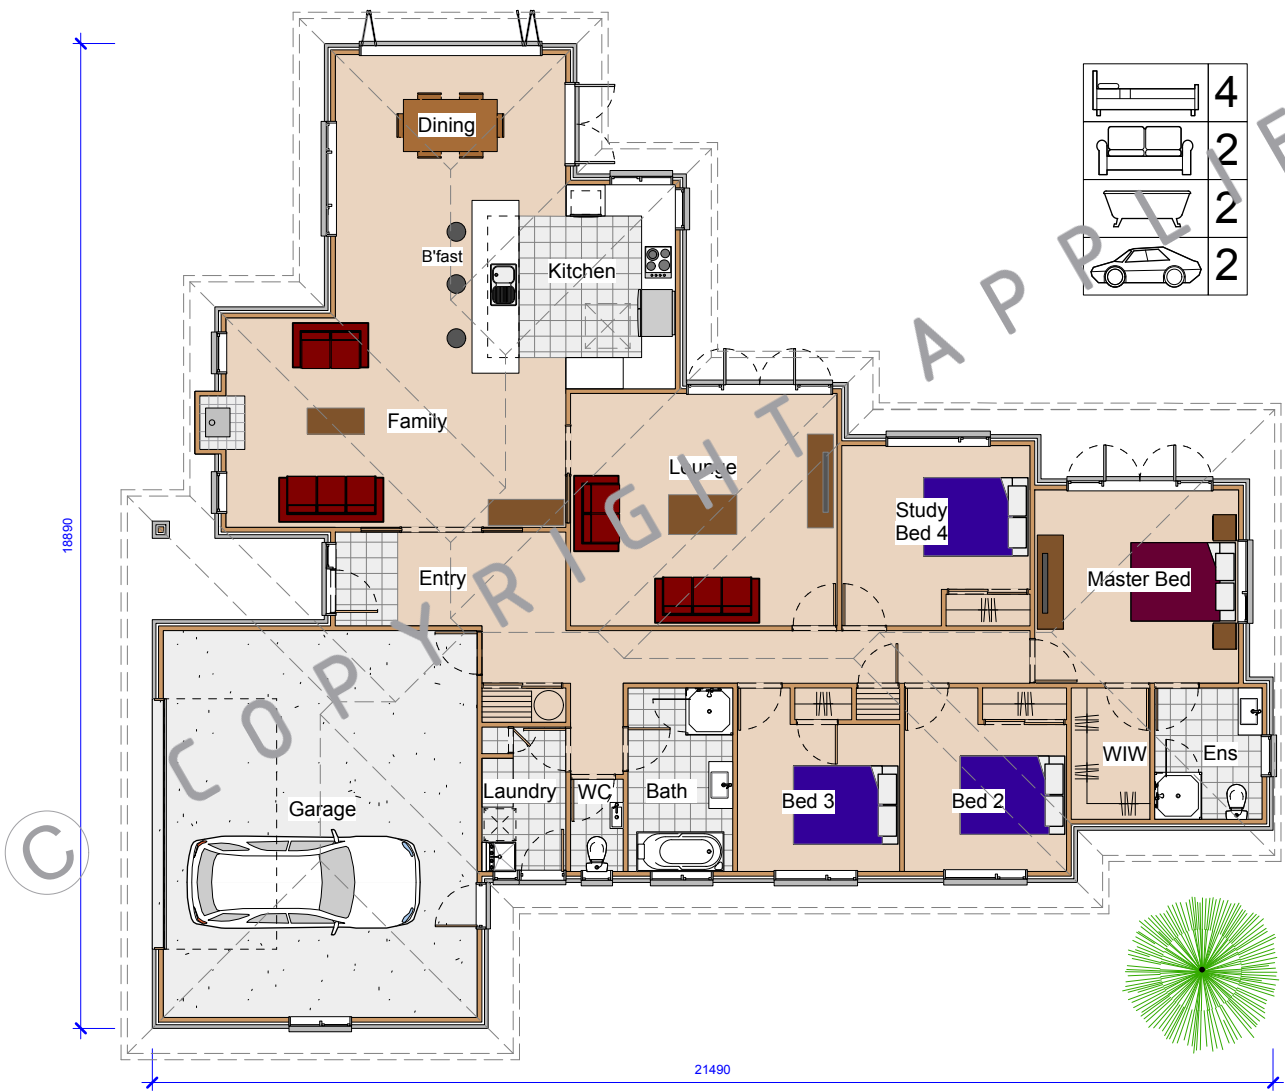

RAPAURA - 242 M2

	4
	2
	2
	2

Endeavour Homes
 BLENHEIM

Phone +64 3 579 2282
 Fax +64 3 579 2212
 info@endeavourhomesmarlborough.co.nz
 www.endeavourhomesmarlborough.co.nz