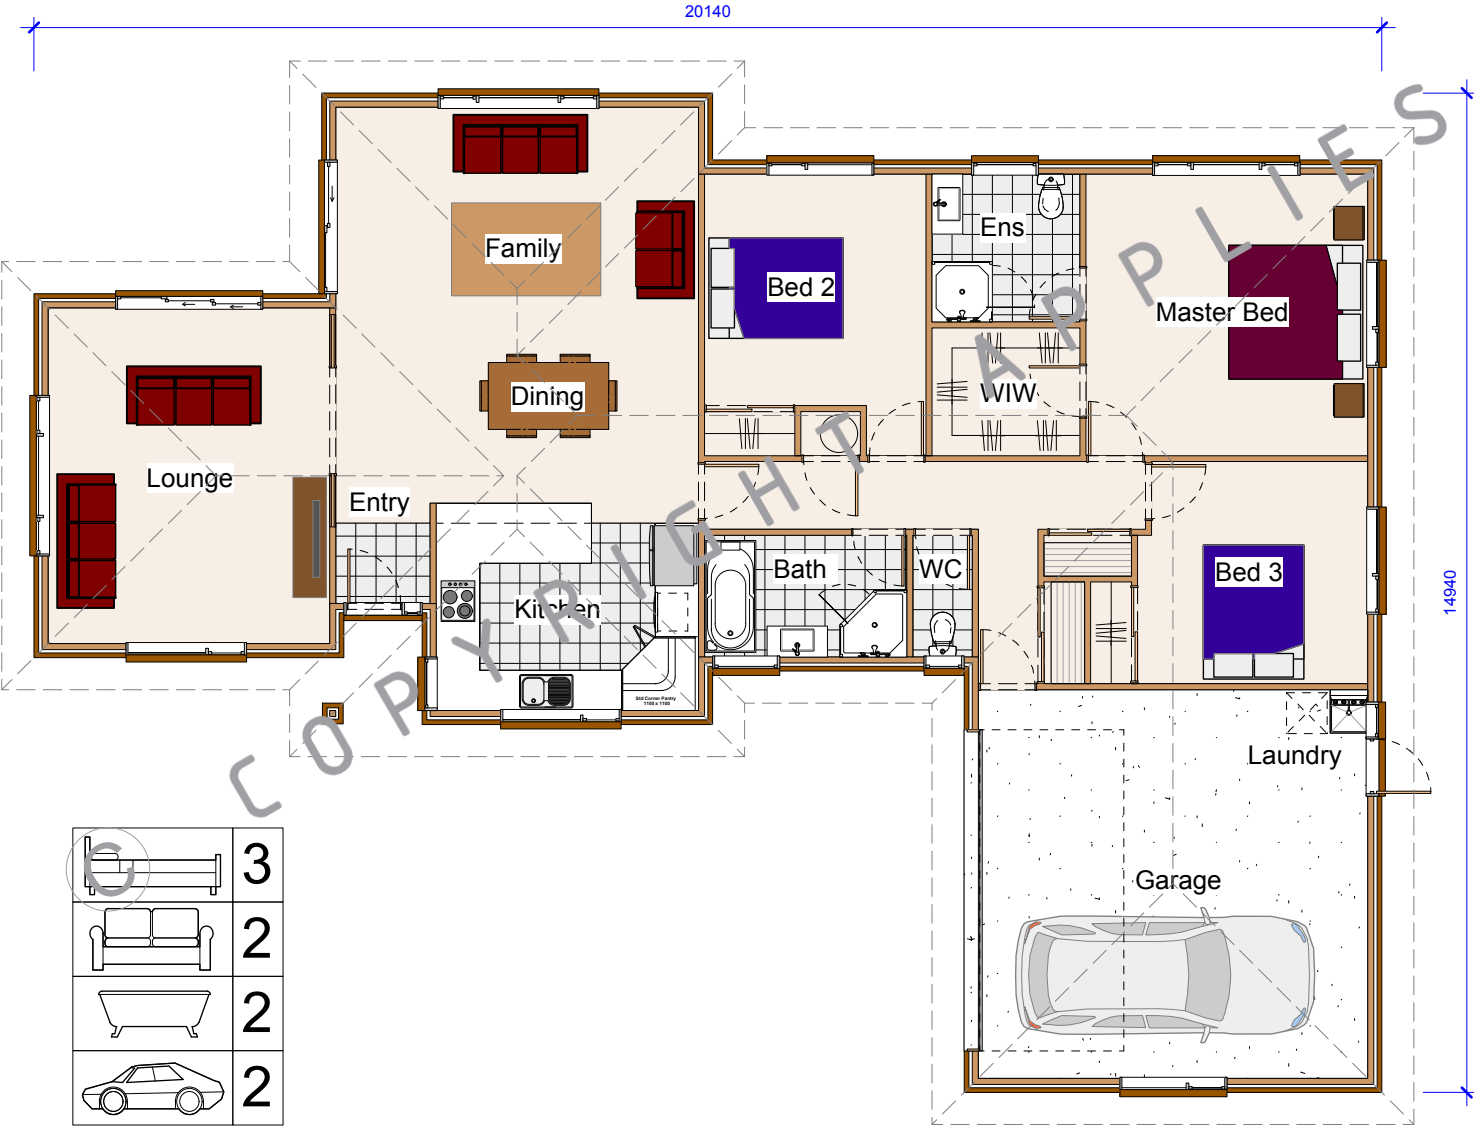

# KOROMIKO - 192 M2

	3
	2
	2
	2

**Endeavour Homes**

BLENHEIM

Phone +64 3 579 2282

Fax +64 3 579 2212

info@endeavourhomesmarlborough.co.nz

www.endeavourhomesmarlborough.co.nz