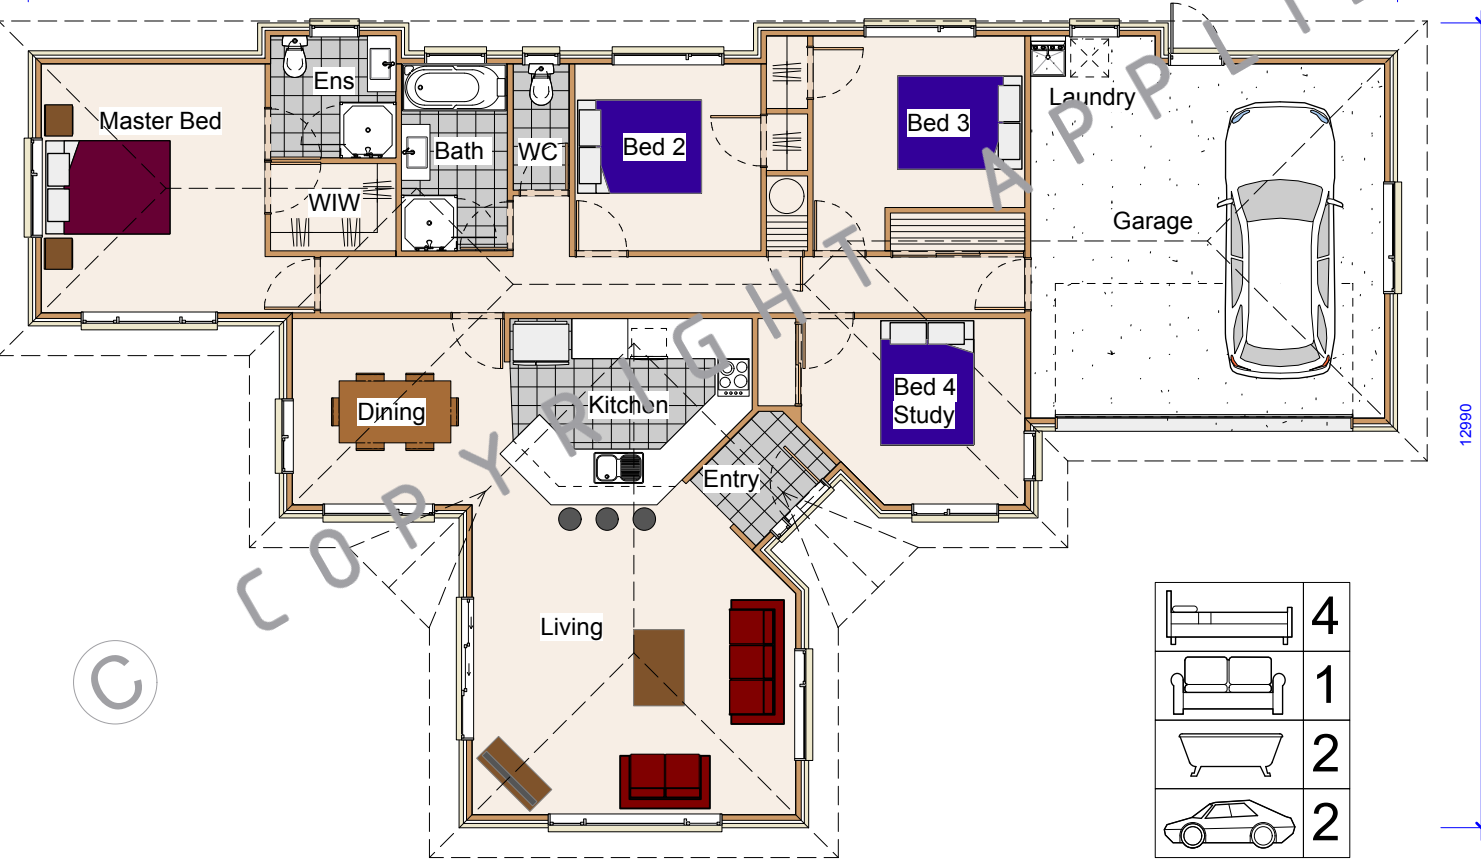

DASHWOOD 178 M2

22090

	4
	1
	2
	2

Endeavour Homes
 BLENHEIM

Phone +64 3 579 2282
 Fax +64 3 579 2212
 info@endeavourhomesmarlborough.co.nz
 www.endeavourhomesmarlborough.co.nz