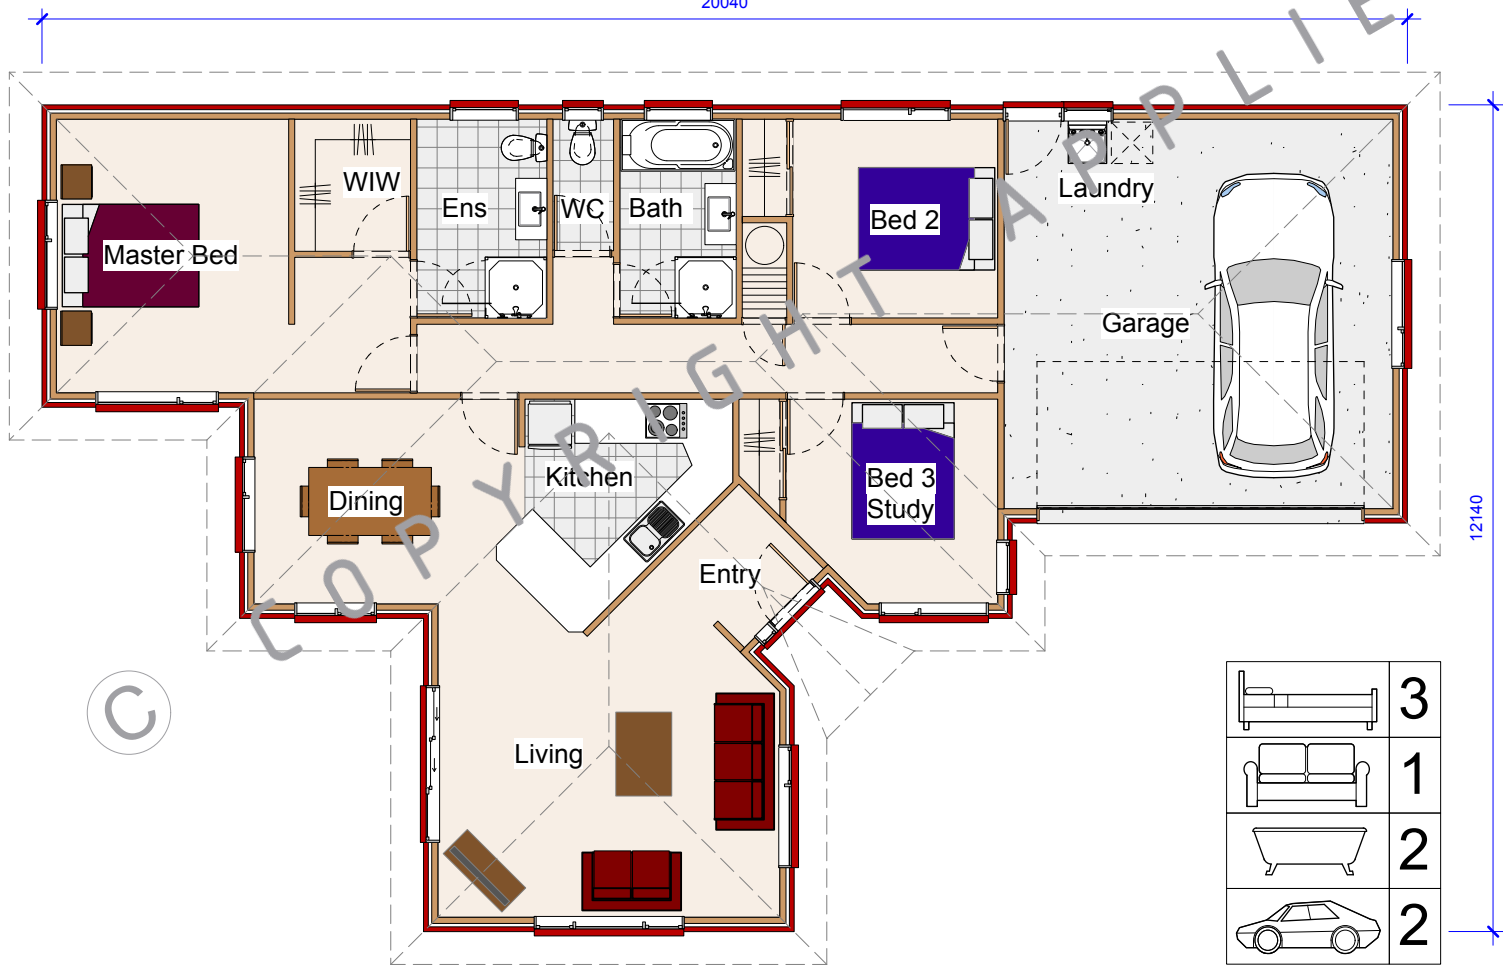

ARAPAWA - 159 m²

20040

	3
	1
	2
	2

Endeavour Homes
 BLENHEIM

Phone +64 3 579 2282

Fax +64 3 579 2212

info@endeavourhomesmarlborough.co.nz

www.endeavourhomesmarlborough.co.nz