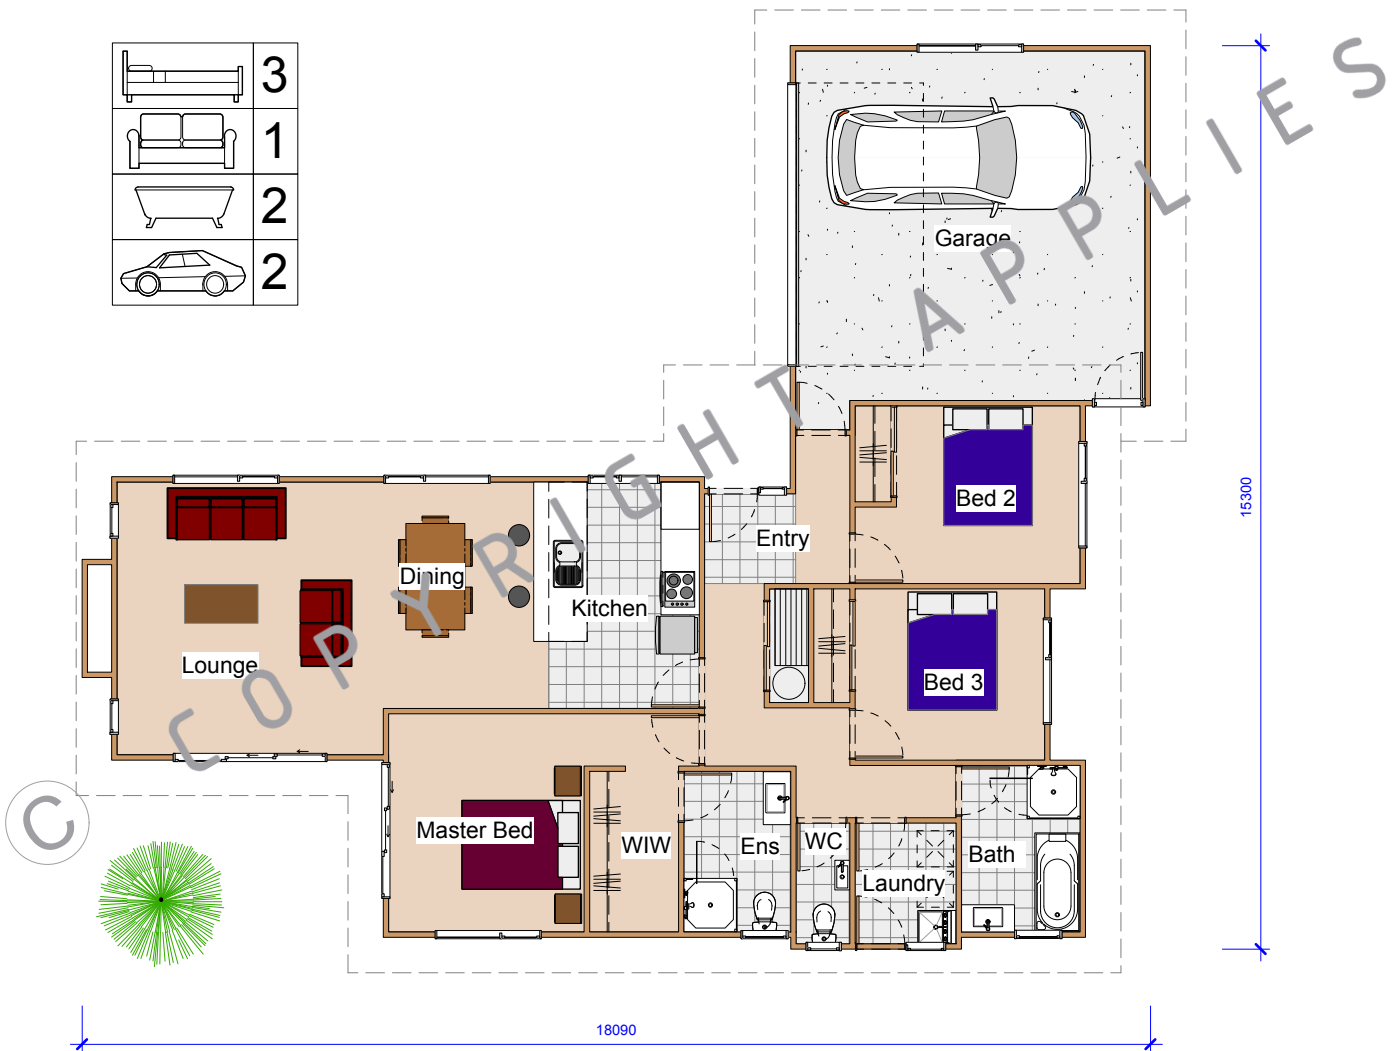

**Endeavour
Homes**

ANAKIWA - 158 M2

	3
	1
	2
	2

Endeavour Homes
BLenheim

Phone +64 3 579 2282
Fax +64 3 579 2212
info@endeavourhomesmarlborough.co.nz
www.endeavourhomesmarlborough.co.nz